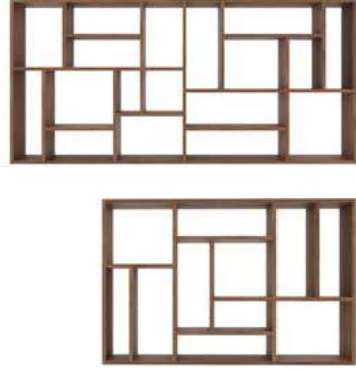

STUDIO RACK
2 SLIDING DOORS, BLACK METAL FRAME

TEAK & TEAK BLACK ● 100%
10082 120 x 40 x 205 CM
47" x 16" x 81"

BLACKBIRD RACK
BLACK METAL LEGS

OAK & OAK BLACK ● 100%
51482 100 x 37 x 207 CM
39" x 15" x 81"

RISE RACK
BLACK METAL FRAME

OAK ● ① 100%
50137 140 x 38 x 165 CM
55" x 15" x 65"

M RACK

OAK ● ① 100%
50772 90 x 30 x 139 CM
35" x 12" x 55"
50771 104 x 30 x 219 CM
41" x 12" x 86"

STAIRS RACK

OAK ● ① 100%
50762 103 x 36 x 206 CM
41" x 14" x 81"

TEAK ● FSC® 100%
14202 90 x 30 x 139 CM
35" x 12" x 55"
14201 104 x 30 x 219 CM
41" x 12" x 86"

Z RACK

OAK ● 100%
50779 93 x 38 x 207 CM
37" x 15" x 81"
50778 125 x 37 x 207 CM
49" x 15" x 81"

STAIRS COLUMN