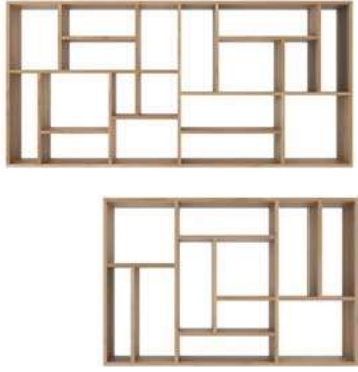

STUDIO RACK
BLACK METAL FRAME

TEAK & TEAK BLACK ● 100%
10081 120 x 40 x 205 CM
47" x 16" x 81"

OSCAR RACK
5 SLIDING DOORS, BLACK METAL LEGS

TEAK & TEAK BLACK ● 100%
10144 120 x 40 x 195 CM
47" x 16" x 77"

STUDIO RACK
2 SLIDING DOORS, BLACK METAL FRAME

TEAK & TEAK BLACK ● 100%
10082 120 x 40 x 205 CM
47" x 16" x 81"

BLACKBIRD RACK
BLACK METAL LEGS

OAK & OAK BLACK ● 100%
51482 100 x 37 x 207 CM
39" x 15" x 81"

RISE RACK
BLACK METAL FRAME

OAK ● ① 100%
50137 140 x 38 x 165 CM
55" x 15" x 65"

M RACK

OAK ● ① 100%
50772 90 x 30 x 139 CM
35" x 12" x 55"
50771 104 x 30 x 219 CM
41" x 12" x 86"

STAIRS RACK

OAK ● ① 100%
50762 103 x 36 x 206 CM
41" x 14" x 81"

TEAK ● FSC® 100%
14202 90 x 30 x 139 CM
35" x 12" x 55"
14201 104 x 30 x 219 CM
41" x 12" x 86"

Z RACK

OAK ● 100%
50779 93 x 38 x 207 CM
37" x 15" x 81"
50778 125 x 37 x 207 CM
49" x 15" x 81"

STAIRS COLUMN