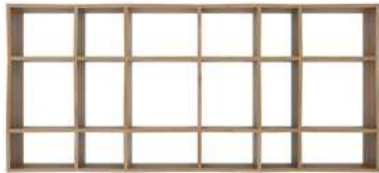

STUDIO RACK
2 SLIDING DOORS, BLACK METAL FRAME

TEAK & TEAK BLACK ● 100%
10082 120 x 40 x 205 CM
47" x 16" x 81"

BLACKBIRD RACK
BLACK METAL LEGS

OAK & OAK BLACK ● 100%
51482 100 x 37 x 207 CM
39" x 15" x 81"

RISE RACK
BLACK METAL FRAME

OAK ● ① 100%
50137 140 x 38 x 165 CM
55" x 15" x 65"

M RACK

OAK ● ① 100%
50772 90 x 30 x 139 CM
35" x 12" x 55"
50771 104 x 30 x 219 CM
41" x 12" x 86"

STAIRS RACK

OAK ● ① 100%
50762 103 x 36 x 206 CM
41" x 14" x 81"

TEAK ● FSC® 100%
14202 90 x 30 x 139 CM
35" x 12" x 55"
14201 104 x 30 x 219 CM
41" x 12" x 86"

Z RACK

OAK ● 100%
50779 93 x 38 x 207 CM
37" x 15" x 81"
50778 125 x 37 x 207 CM
49" x 15" x 81"

STAIRS COLUMN