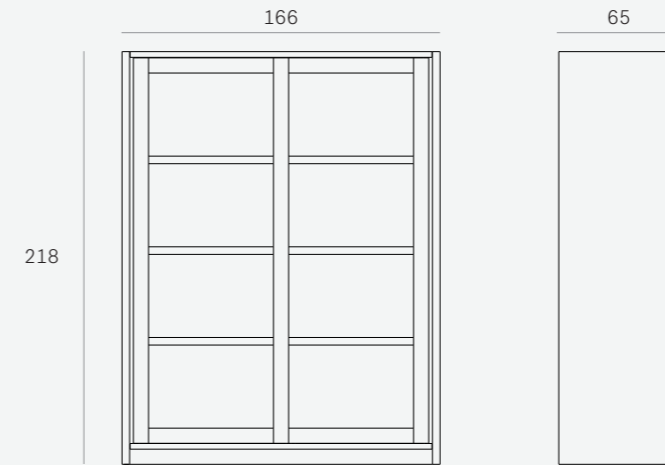

DRESSERS & CHEST OF DRAWERS

*You can never have enough storage space in a home.
With wardrobes and chests of drawers in all shapes
and sizes, we offer a helping hand.*

KDS DRESSER - OAK ● © 100%
2 SLIDING DOORS, SELF ASSEMBLY

51198 166 x 65 x 218 CM

KDS DRESSER - TEAK ●
2 SLIDING DOORS, SELF ASSEMBLY

15081 166 x 65 x 218 CM

DIMENSIONS (CM)

SHADOW DRESSER - OAK ● 100%
3 DOORS, 3 DRAWERS

51185 115 x 60 x 200 CM

SHADOW DRESSER - TEAK ● FSC 100%
3 DOORS, 3 DRAWERS

15049 115 x 60 x 200 CM

NORDIC DRESSER - OAK ● 100%
2 DOORS

51177 105 x 60 x 200 CM

DIMENSIONS (CM)