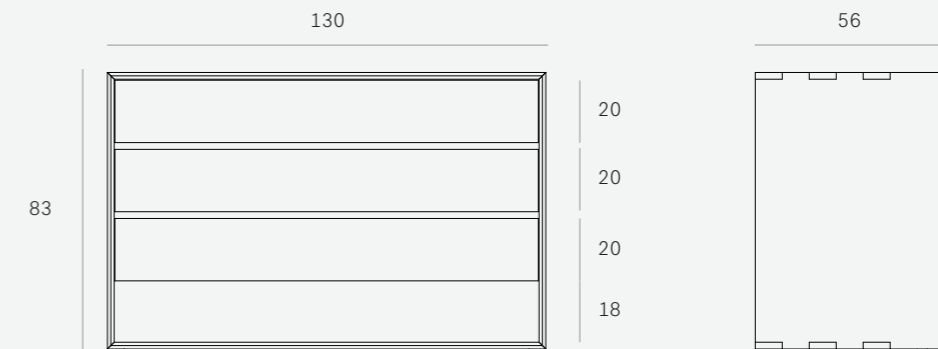

SHADOW CHEST OF DRAWERS -  
OAK ● © 100%  
1 DOOR, 2 DRAWERS

51186 160 x 50 x 84 CM

NORDIC CHEST OF DRAWERS -  
OAK ● © 100%  
3 DRAWERS

51176 130 x 56 x 83 CM

CHEST 60'S CHEST OF DRAWERS -  
OAK ● © 100%  
3 DRAWERS, CREAM

45034 100 x 40 x 75 CM

DIMENSIONS (CM)

BURGER CHEST OF DRAWERS -  
OAK ● © 100%  
4 DRAWERS

51399 100 x 50 x 90 cm

BURGER CHEST OF DRAWERS -  
TEAK ● FSC 100%  
4 DRAWERS

15327 100 x 50 x 90 cm

BURGER CHEST OF DRAWERS -  
TEAK ● FSC 100%  
5 DRAWERS

15062 70 x 50 x 125 cm

DIMENSIONS (CM)

CHEST 60'S CHEST OF DRAWERS -  
OAK ● © 100%  
5 DRAWERS, CREAM

45031 50 x 40 x 130 cm

FLAT CHEST OF DRAWERS -  
OAK ● © 100%  
6 DRAWERS

51086 60 x 50 x 130 cm

DIMENSIONS (CM)