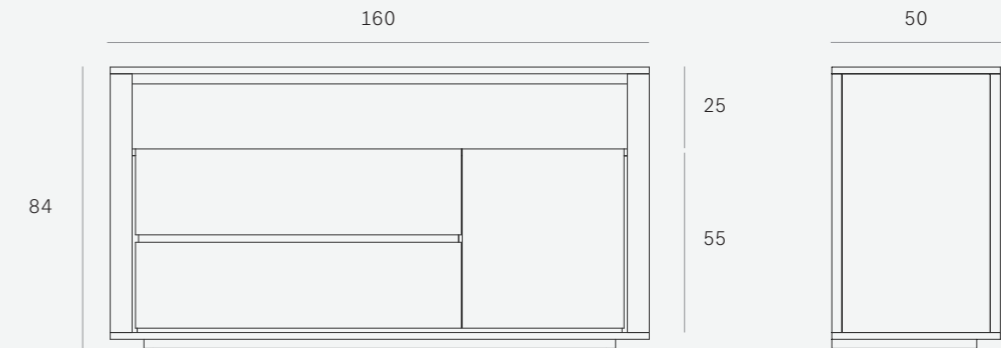

SHADOW CHEST OF DRAWERS -  
OAK ● © 100%  
1 DOOR, 2 DRAWERS

51186 160 x 50 x 84 CM

NORDIC CHEST OF DRAWERS -  
OAK ● © 100%  
3 DRAWERS

51176 130 x 56 x 83 CM

CHEST 60'S CHEST OF DRAWERS -  
OAK ● © 100%  
3 DRAWERS, CREAM

45034 100 x 40 x 75 CM

DIMENSIONS (CM)

BURGER CHEST OF DRAWERS -  
OAK ● © 100%  
4 DRAWERS

51399 100 x 50 x 90 cm

BURGER CHEST OF DRAWERS -  
TEAK ● FSC 100%  
4 DRAWERS

15327 100 x 50 x 90 cm

BURGER CHEST OF DRAWERS -  
TEAK ● FSC 100%  
5 DRAWERS

15062 70 x 50 x 125 cm

DIMENSIONS (CM)

CHEST 60'S CHEST OF DRAWERS -  
OAK ● © 100%  
5 DRAWERS, CREAM

45031 50 x 40 x 130 cm

FLAT CHEST OF DRAWERS -  
OAK ● © 100%  
6 DRAWERS

51086 60 x 50 x 130 cm

DIMENSIONS (CM)

LIGHT FRAME CHEST OF DRAWERS -  
TEAK ● FSC 100%  
3 DRAWERS

11125 125 x 50 x 90 CM

HORIZON SHOE RACK -  
TEAK ● FSC 100%  
2 DOORS, 1 DRAWER (INSIDE)

10605 80 x 40 x 75 CM

DIMENSIONS (CM)