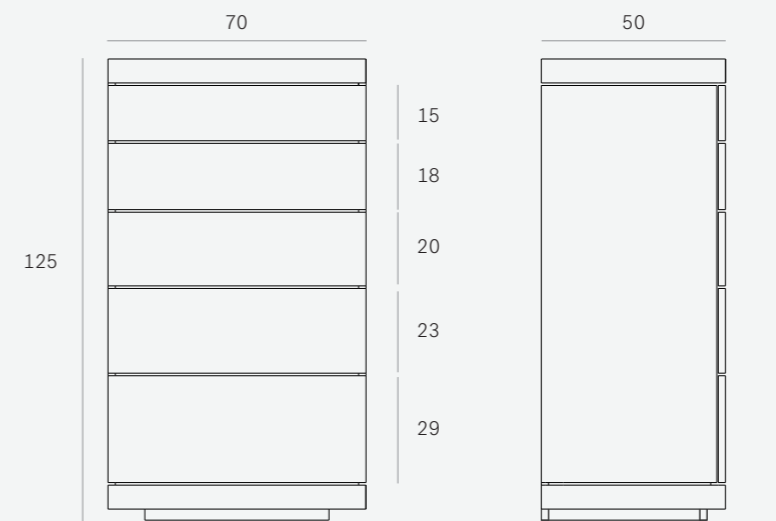

SHADOW CHEST OF DRAWERS -  
OAK ● © 100%  
1 DOOR, 2 DRAWERS

51186 160 x 50 x 84 CM

NORDIC CHEST OF DRAWERS -  
OAK ● © 100%  
3 DRAWERS

51176 130 x 56 x 83 CM

CHEST 60'S CHEST OF DRAWERS -  
OAK ● © 100%  
3 DRAWERS, CREAM

45034 100 x 40 x 75 CM

DIMENSIONS (CM)

BURGER CHEST OF DRAWERS -  
OAK ● © 100%  
4 DRAWERS

51399 100 x 50 x 90 cm

BURGER CHEST OF DRAWERS -  
TEAK ● FSC 100%  
4 DRAWERS

15327 100 x 50 x 90 cm

BURGER CHEST OF DRAWERS -  
TEAK ● FSC 100%  
5 DRAWERS

15062 70 x 50 x 125 cm

DIMENSIONS (CM)

CHEST 60'S CHEST OF DRAWERS -  
OAK ● © 100%  
5 DRAWERS, CREAM

45031 50 x 40 x 130 cm

FLAT CHEST OF DRAWERS -  
OAK ● © 100%  
6 DRAWERS

51086 60 x 50 x 130 cm

DIMENSIONS (CM)

LIGHT FRAME CHEST OF DRAWERS -  
TEAK ● FSC 100%  
3 DRAWERS

11125 125 x 50 x 90 CM

HORIZON SHOE RACK -  
TEAK ● FSC 100%  
2 DOORS, 1 DRAWER (INSIDE)

10605 80 x 40 x 75 CM

DIMENSIONS (CM)