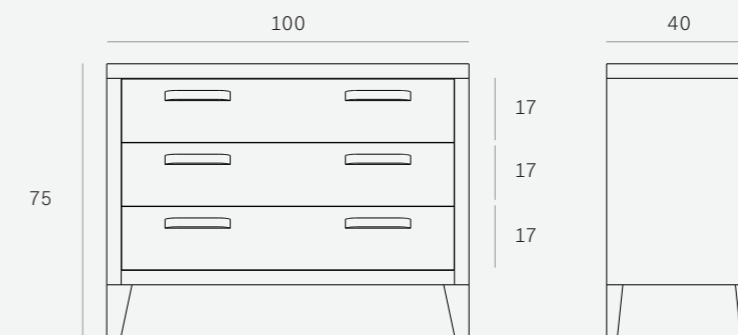

SHADOW CHEST OF DRAWERS -  
OAK ● © 100%  
1 DOOR, 2 DRAWERS

51186 160 x 50 x 84 CM

NORDIC CHEST OF DRAWERS -  
OAK ● © 100%  
3 DRAWERS

51176 130 x 56 x 83 CM

CHEST 60'S CHEST OF DRAWERS -  
OAK ● © 100%  
3 DRAWERS, CREAM

45034 100 x 40 x 75 CM

DIMENSIONS (CM)

BURGER CHEST OF DRAWERS -  
OAK ● © 100%  
4 DRAWERS

51399 100 x 50 x 90 cm

BURGER CHEST OF DRAWERS -  
TEAK ● FSC 100%  
4 DRAWERS

15327 100 x 50 x 90 cm

BURGER CHEST OF DRAWERS -  
TEAK ● FSC 100%  
5 DRAWERS

15062 70 x 50 x 125 cm

DIMENSIONS (CM)

CHEST 60'S CHEST OF DRAWERS -  
OAK ● © 100%  
5 DRAWERS, CREAM

45031 50 x 40 x 130 cm

FLAT CHEST OF DRAWERS -  
OAK ● © 100%  
6 DRAWERS

51086 60 x 50 x 130 cm

DIMENSIONS (CM)

LIGHT FRAME CHEST OF DRAWERS -  
TEAK ● FSC 100%  
3 DRAWERS

11125 125 x 50 x 90 CM

HORIZON SHOE RACK -  
TEAK ● FSC 100%  
2 DOORS, 1 DRAWER (INSIDE)

10605 80 x 40 x 75 CM

DIMENSIONS (CM)