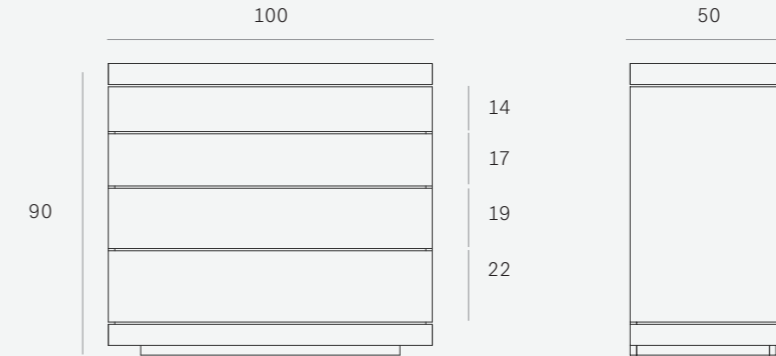

45034 100 x 40 x 75 CM

DIMENSIONS (CM)

BURGER CHEST OF DRAWERS -  
OAK ● © 100%  
4 DRAWERS

51399 100 x 50 x 90 cm

BURGER CHEST OF DRAWERS -  
TEAK ● FSC 100%  
4 DRAWERS

15327 100 x 50 x 90 cm

BURGER CHEST OF DRAWERS -  
TEAK ● FSC 100%  
5 DRAWERS

15062 70 x 50 x 125 cm

DIMENSIONS (CM)

CHEST 60'S CHEST OF DRAWERS -  
OAK ● © 100%  
5 DRAWERS, CREAM

45031 50 x 40 x 130 cm

FLAT CHEST OF DRAWERS -  
OAK ● © 100%  
6 DRAWERS

51086 60 x 50 x 130 cm

DIMENSIONS (CM)