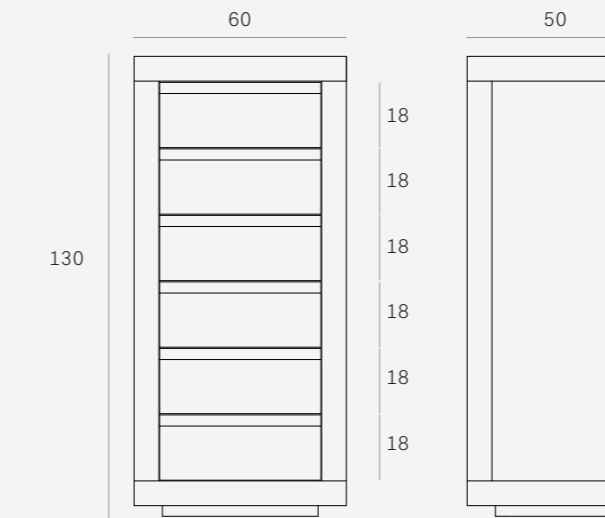

45034 100 x 40 x 75 CM

DIMENSIONS (CM)

BURGER CHEST OF DRAWERS -  
OAK ● © 100%  
4 DRAWERS

51399 100 x 50 x 90 cm

BURGER CHEST OF DRAWERS -  
TEAK ● FSC 100%  
4 DRAWERS

15327 100 x 50 x 90 cm

BURGER CHEST OF DRAWERS -  
TEAK ● FSC 100%  
5 DRAWERS

15062 70 x 50 x 125 cm

DIMENSIONS (CM)

CHEST 60'S CHEST OF DRAWERS -  
OAK ● © 100%  
5 DRAWERS, CREAM

45031 50 x 40 x 130 cm

FLAT CHEST OF DRAWERS -  
OAK ● © 100%  
6 DRAWERS

51086 60 x 50 x 130 cm

DIMENSIONS (CM)

LIGHT FRAME CHEST OF DRAWERS -  
TEAK ● FSC 100%  
3 DRAWERS

11125 125 x 50 x 90 CM

HORIZON SHOE RACK -  
TEAK ● FSC 100%  
2 DOORS, 1 DRAWER (INSIDE)

10605 80 x 40 x 75 CM

DIMENSIONS (CM)