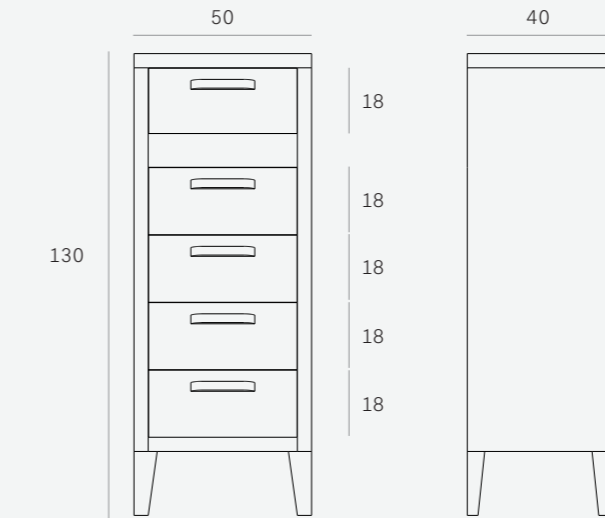

15062 70 x 50 x 125 cm

DIMENSIONS (CM)

CHEST 60'S CHEST OF DRAWERS -  
OAK ● © 100%  
5 DRAWERS, CREAM

45031 50 x 40 x 130 cm

FLAT CHEST OF DRAWERS -  
OAK ● © 100%  
6 DRAWERS

51086 60 x 50 x 130 cm

DIMENSIONS (CM)

LIGHT FRAME CHEST OF DRAWERS -  
TEAK ● FSC 100%  
3 DRAWERS

11125 125 x 50 x 90 CM

HORIZON SHOE RACK -  
TEAK ● FSC 100%  
2 DOORS, 1 DRAWER (INSIDE)

10605 80 x 40 x 75 CM

DIMENSIONS (CM)