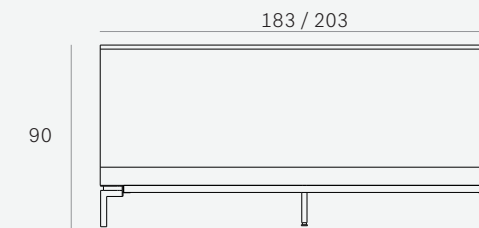

WITHOUT SLATS, MATTRESS SIZE 180/200

15173 204 x 219 x 95 CM

DIMENSIONS (CM)

MADRA BED - OAK ● © 100%

WITHOUT SLATS, MATTRESS SIZE 160/200

51202 198x 243 x 71 CM

WITHOUT SLATS, MATTRESS SIZE 180/200

51201 218x 243 x 71 CM

HP BED - TEAK ● FSC 100% **NEW**

WITHOUT SLATS, MATTRESS SIZE 160/200

15046 183 x 220 x 90 CM

WITHOUT SLATS, MATTRESS SIZE 180/200

15047 203 x 220 x 90 CM

DIMENSIONS (CM)

AZUR BED - OAK ● © 100%

- WITHOUT SLATS, MATTRESS SIZE 140/200
51132 150 x 210 x 95 CM
- WITHOUT SLATS, MATTRESS SIZE 160/200
51124 170 x 210x 95 CM
- WITHOUT SLATS, MATTRESS SIZE 180/200
51120 190 x 210x 95 CM

AZUR BED - TEAK ● FSC 100%

- WITHOUT SLATS, MATTRESS SIZE 140/200
15123 150 x 210 x 95 CM
- WITHOUT SLATS, MATTRESS SIZE 160/200
15111 170 x 210x 95 CM
- WITHOUT SLATS, MATTRESS SIZE 180/200
15101 190 x 210x 95 CM

LIGHT FRAME BED - TEAK ● FSC 100%

- WITHOUT SLATS, MATTRESS SIZE 160/200
11130 171 x 210 x 95 CM
- WITHOUT SLATS, MATTRESS SIZE 180/200
11131 191 x 210 x 95 CM

DIMENSIONS (CM)

- 42023 80 x 200 x 5 CM
- 45024 90 x 200 x 5 CM
- 45001 70 x 200 x 9 CM
- 45003 80 x 200 x 9 CM
- 45004 90 x 200 x 9 CM
- 45005 90 x 220 x 9 CM