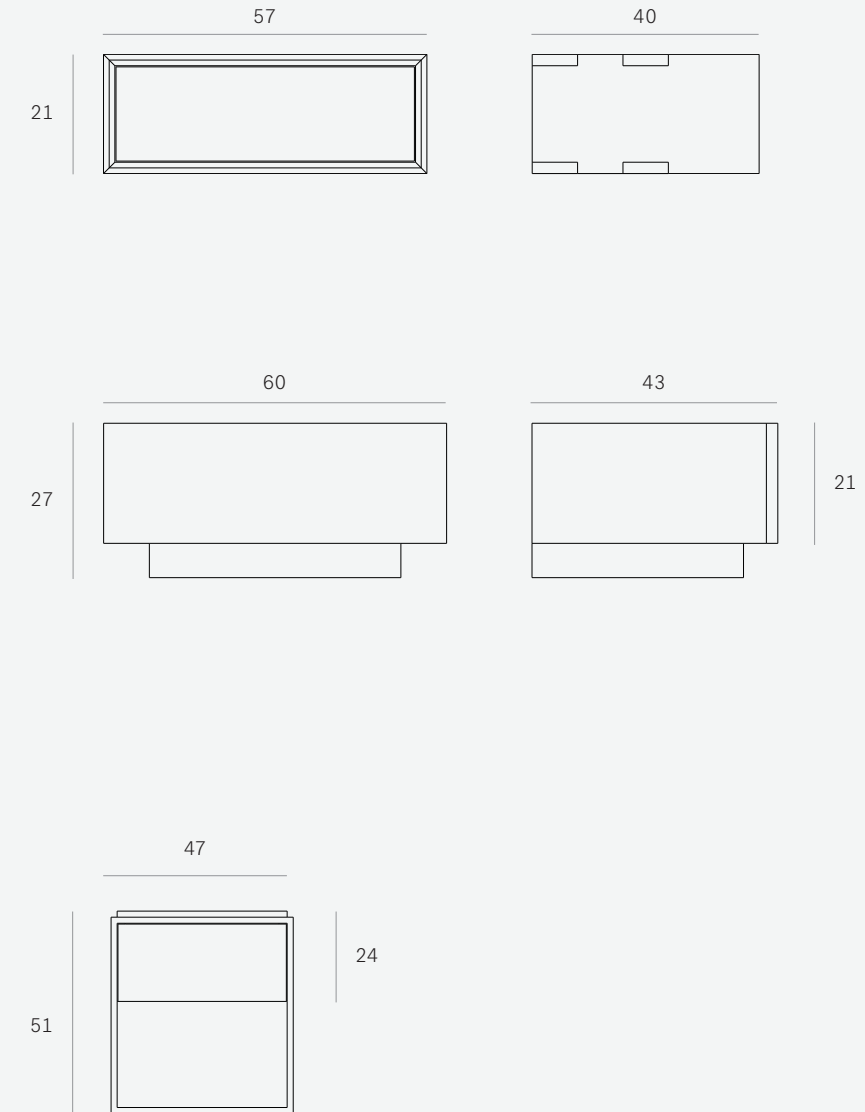

1 DRAWER

51175 57 x 40 x 37 CM

NORDIC II BEDSIDE TABLE -
TEAK ● FSC 100%

1 DRAWER

15172 57 x 40 x 37 CM

DIMENSIONS (CM)

NORDIC II BEDSIDE TABLE -
OAK ● ◎ 100%
HANGING, 1 DRAWER

51224 57 x 40 x 21 CM

NORDIC II BEDSIDE TABLE -
TEAK ● FSC 100%
HANGING, 1 DRAWER

15178 57 x 40 x 21 CM

MADRA BEDSIDE TABLE -
OAK ● ◎ 100%
1 DRAWER

51200 60 x 43 x 27 CM

MONOLIT BEDSIDE TABLE -
OAK ● ◎ FSC 100%
1 DRAWER, BLACK METAL

26869 47 x 47 x 51 CM

MONOLIT BEDSIDE TABLE -
OAK ● ◎ FSC 100%
1 DRAWER, WHITE METAL

26868 47 x 47 x 51 CM

MONOLIT BEDSIDE TABLE -
OAK BLACK ● ◻ ◻ FSC 100%
1 DRAWER, BLACK METAL

26870 47 x 47 x 51 CM

DIMENSIONS (CM)

LIGNA BEDSIDE TABLE - OAK ● ©100%

HINGE RIGHT, 1 DOOR, STAINLESS STEEL LEGS

51168 45 x 40 x 50 CM

HINGE LEFT, 1 DOOR, STAINLESS STEEL LEGS

51169 45 x 40 x 50 CM

AZUR BEDSIDE TABLE - OAK ● ©100%

1 DRAWER

51140 48 x 44 x 48 CM