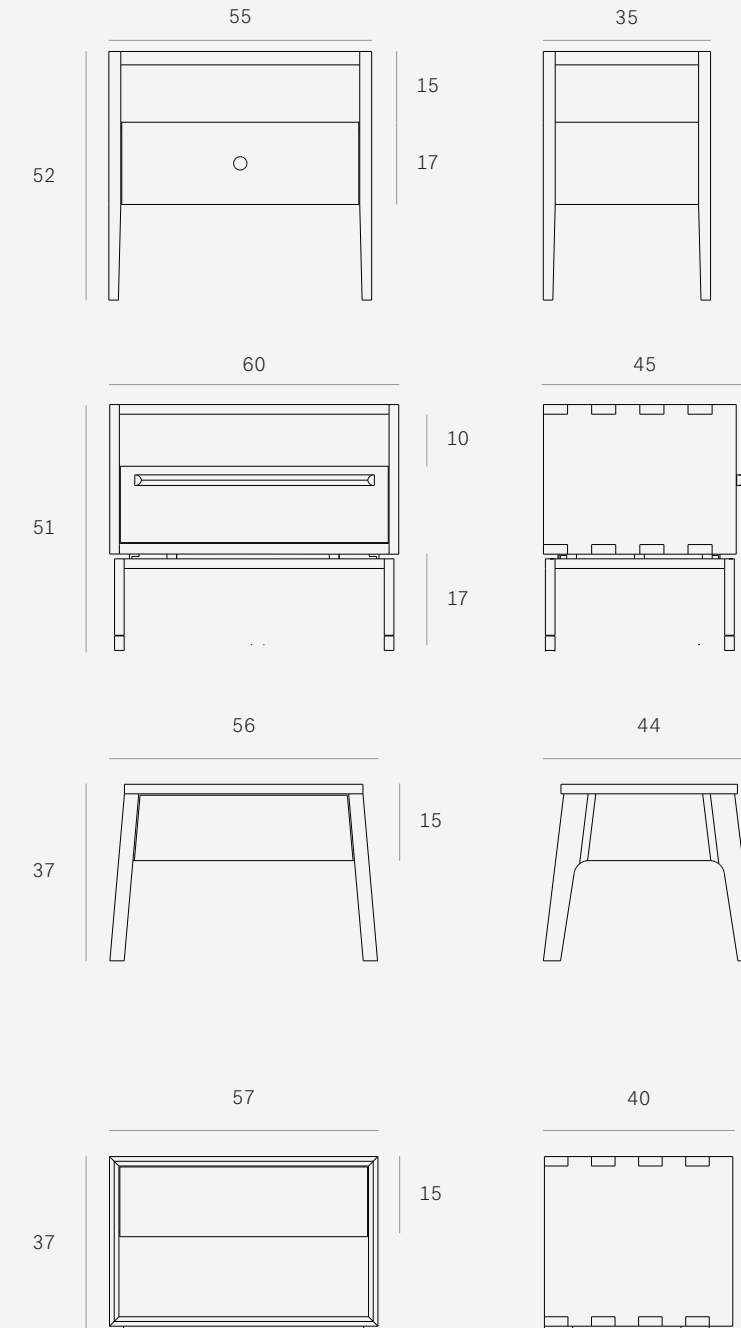

15048 60 x 42 x 51 CM

AIR BEDSIDE TABLE -
OAK ● 100%

1 DRAWER

51210 56 x 44 x 37 CM

AIR BEDSIDE TABLE -
TEAK ● FSC 100%

1 DRAWER

15190 56 x 44 x 37 CM

NORDIC II BEDSIDE TABLE -
OAK ● 100%

1 DRAWER

51175 57 x 40 x 37 CM

NORDIC II BEDSIDE TABLE -
TEAK ● FSC 100%

1 DRAWER

15172 57 x 40 x 37 CM

DIMENSIONS (CM)

NORDIC II BEDSIDE TABLE -
OAK ● ◎ 100%
HANGING, 1 DRAWER

51224 57 x 40 x 21 CM

NORDIC II BEDSIDE TABLE -
TEAK ● FSC 100%
HANGING, 1 DRAWER

15178 57 x 40 x 21 CM

MADRA BEDSIDE TABLE -
OAK ● ◎ 100%
1 DRAWER

51200 60 x 43 x 27 CM

MONOLIT BEDSIDE TABLE -
OAK ● ◎ FSC 100%
1 DRAWER, BLACK METAL

26869 47 x 47 x 51 CM

MONOLIT BEDSIDE TABLE -
OAK ● ◎ FSC 100%
1 DRAWER, WHITE METAL

26868 47 x 47 x 51 CM

MONOLIT BEDSIDE TABLE -
OAK BLACK ● ◻ ◻ FSC 100%
1 DRAWER, BLACK METAL

26870 47 x 47 x 51 CM

DIMENSIONS (CM)