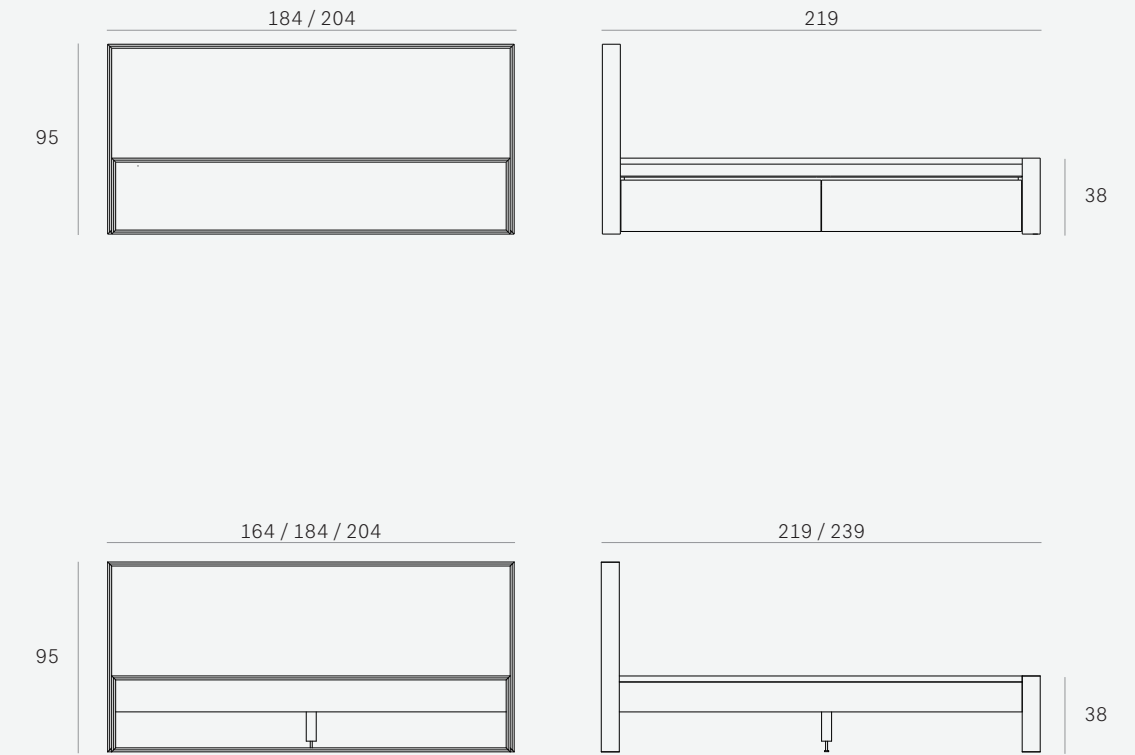

51216 184 x 219 x 95 CM

WITHOUT SLATS, MATTRESS SIZE 180/200

51215 204 x 219 x 95 CM

WITHOUT SLATS, MATTRESS SIZE 180/220

51225 204 x 239 x 95 CM

NORDIC II BED - TEAK ●

WITHOUT SLATS, MATTRESS SIZE 160/200

15174 184 x 219 x 95 CM

WITHOUT SLATS, MATTRESS SIZE 180/200

15173 204 x 219 x 95 CM

DIMENSIONS (CM)

MADRA BED - OAK ● © 100%

WITHOUT SLATS, MATTRESS SIZE 160/200

51202 198x 243 x 71 CM

WITHOUT SLATS, MATTRESS SIZE 180/200

51201 218x 243 x 71 CM

26869 47 x 47 x 51 CM

MONOLIT BEDSIDE TABLE -
OAK ● ◎ FSC 100%
1 DRAWER, WHITE METAL

26868 47 x 47 x 51 CM

MONOLIT BEDSIDE TABLE -
OAK BLACK ● ◻ ◻ FSC 100%
1 DRAWER, BLACK METAL

26870 47 x 47 x 51 CM

DIMENSIONS (CM)