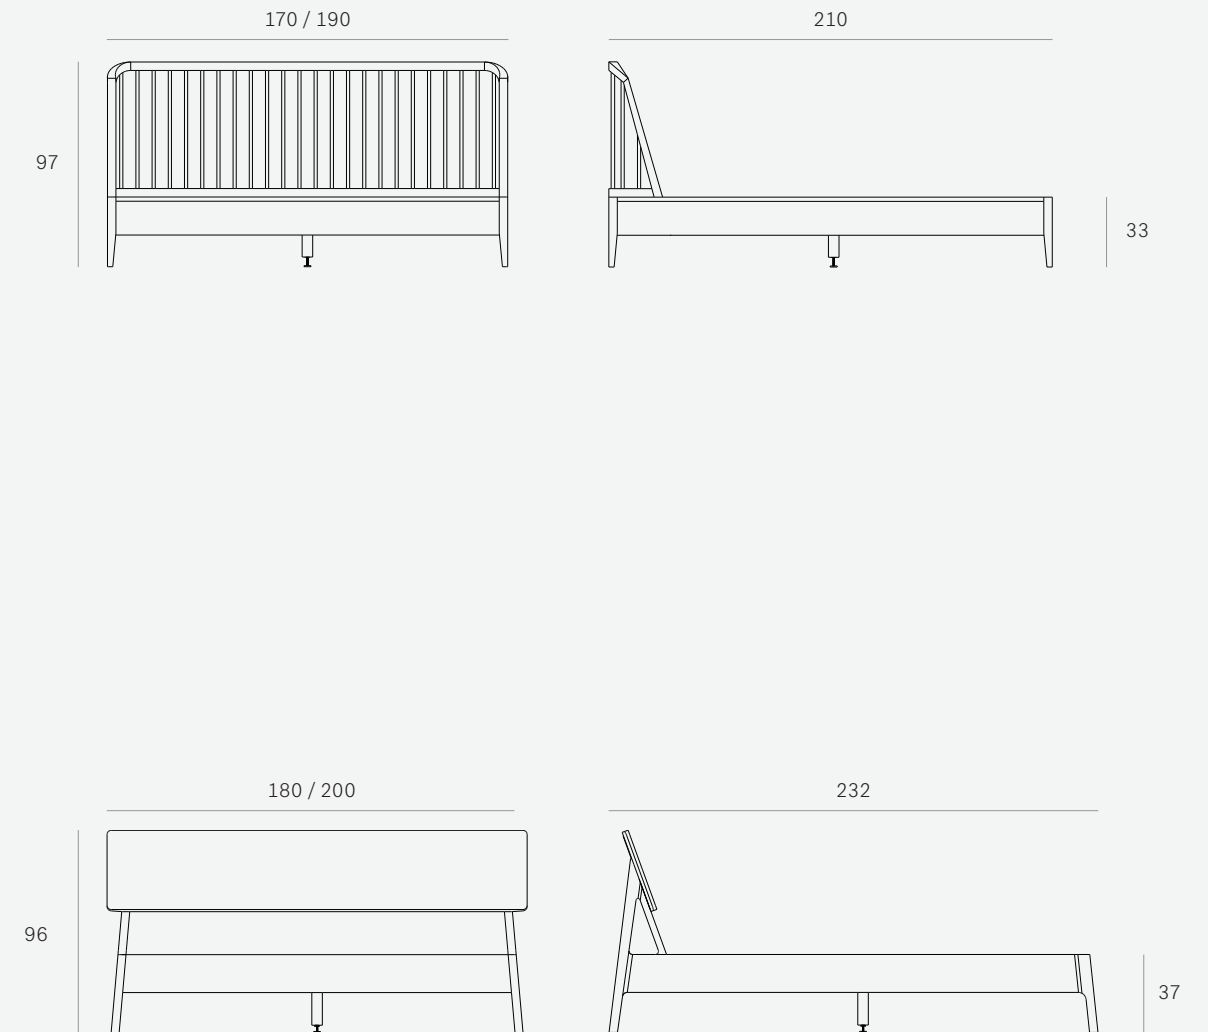

WITHOUT SLATS, MATTRESS SIZE 160/200

51247 170 x 210 x 97 CM

WITHOUT SLATS, MATTRESS SIZE 180/200

51246 190 x 210 x 97 CM

SPINDLE BED - WALNUT ● 100%

WITHOUT SLATS, MATTRESS SIZE 160/200

45187 170 x 210 x 97 CM

WITHOUT SLATS, MATTRESS SIZE 180/200

45186 190 x 210 x 97 CM

AIR BED - OAK ● 100%

WITHOUT SLATS, MATTRESS SIZE 160/200

51212 180 x 232 x 96 CM

WITHOUT SLATS, MATTRESS SIZE 180/200

51211 200 x 232 x 96 CM

AIR BED - TEAK ● FSC 100%

WITHOUT SLATS, MATTRESS SIZE 160/200

15192 180 x 232 x 96 CM

WITHOUT SLATS, MATTRESS SIZE 180/200

15191 200 x 232 x 96 CM

DIMENSIONS (CM)

NORDIC II BED - OAK ●◎

4 DRAWERS, WITHOUT SLATS, MATTRESS SIZE 160/200

26869 47 x 47 x 51 CM

MONOLIT BEDSIDE TABLE -
OAK ● ◎ FSC 100%
1 DRAWER, WHITE METAL

26868 47 x 47 x 51 CM

MONOLIT BEDSIDE TABLE -
OAK BLACK ● ◻ ◻ FSC 100%
1 DRAWER, BLACK METAL

26870 47 x 47 x 51 CM

DIMENSIONS (CM)