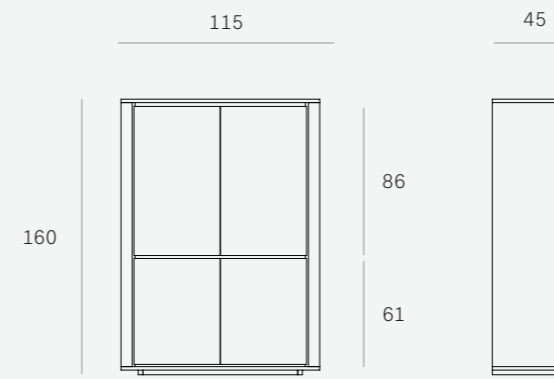

WAVE BOOK RACK - TEAK ● FSC 100%
2 SLIDING GLASS DOORS, 2 DRAWERS

11455 110 x 46 x 183 CM

WAVE BOOK RACK - WALNUT ● © 100%
2 SLIDING GLASS DOORS, 2 DRAWERS

41455 110 x 46 x 183 CM

DIMENSIONS (CM)

NORDIC BOOK RACK - OAK ● © 100%
6 SLIDING DOORS

51448 90 x 46 x 126 CM

NORDIC BOOK RACK - OAK ● © 100%
4 SLIDING DOORS

51443 160 x 46 x 92 CM

DIMENSIONS (CM)

SHADOW STORAGE CUPBOARD -
OAK ● © 100%
4 DOORS

51374 115 x 45 x 160 CM

BURGER STORAGE CUPBOARD -
OAK ● © 100%
4 PUSH OPEN DOORS, 2 DRAWERS

51396 110 x 45 x 160 CM

LIGNA STORAGE CUPBOARD -
OAK ● © 100%
4 DOORS, 2 DRAWERS, STAINLESS STEEL LEGS

50954 110 x 50 x 162 CM

DIMENSIONS (CM)

PURE TOP - OAK ● 100%

2 SLIDING GLASS DOORS

51161 150 x 38 x 140 CM

DIMENSIONS (CM)