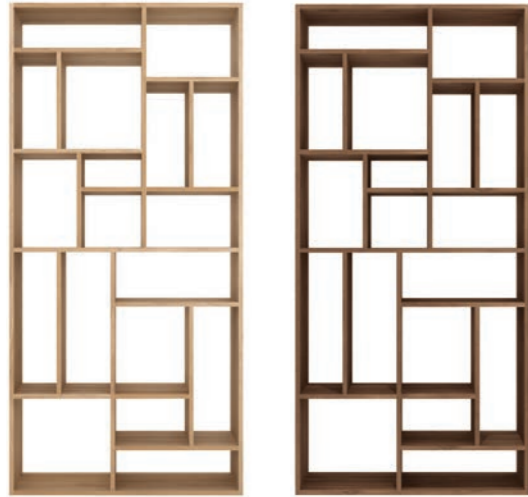

PURE SIDEBOARD - OAK ● 100%

2 SLIDING DOORS

51160 150 x 47 x 80 CM

PURE TOP - OAK ● 100%

3 SLIDING GLASS DOORS

51163 200 x 38 x 140 CM

51165 250 x 38 x 140 CM

PURE SIDEBOARD - OAK ● 100%

3 SLIDING DOORS

51162 200 x 47 x 80 CM

51164 250 x 47 x 80 CM

LODGE CUPBOARD - TEAK ● 100%

3 GLASS DOORS, 2 DOORS, 3 DRAWERS

15344 154 x 36/46 x 220 CM

DIMENSIONS (CM)

SHELVES

*Our shelves are much more than practical storage units:
they form an aesthetic framework for beloved objects and books.*

M RACK - OAK ● © 100%

50771 104 x 30 x 219 cm

M RACK - TEAK ● FSC 100%

14201 104 x 30 x 219 cm

M RACK SMALL - OAK ● © 100%

50772 90 x 30 x 139 cm

M RACK SMALL - TEAK ● FSC 100%

14202 90 x 30 x 139 cm

DIMENSIONS (CM)

Z RACK - OAK ● © 100%

50778 125 x 38 x 207

Z RACK SMALL - OAK ● © 100%