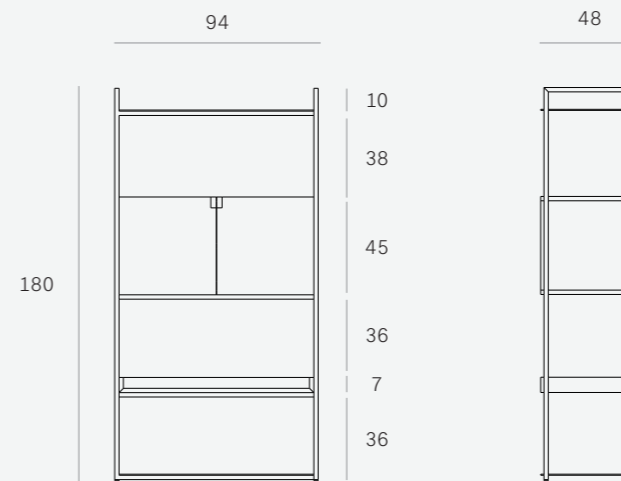

51469 110 x 45 x 178 CM

BLACKBIRD STORAGE CUPBOARD -
OAK & OAK BLACK ● (V) (B) 100%
1 DOOR, 1 DRAWER, BLACK METAL LEGS

51470 110 x 45 x 178 CM

DIMENSIONS (CM)

CELL UNIT STORAGE CUPBOARD -
OAK ● © 100% **NEW**
2 DOORS, BLACK METAL

51066 94 x 48 x 140 CM

CELL UNIT STORAGE CUPBOARD -
OAK ● © 100% **NEW**
2 DOORS, BLACK METAL

51067 94 x 48 x 180 CM

DIMENSIONS (CM)

WAVE BOOK RACK - OAK ● © 100%
2 SLIDING GLASS DOORS, 2 DRAWERS

51455 110 x 46 x 183 CM

WAVE BOOK RACK - TEAK ● FSC 100%
2 SLIDING GLASS DOORS, 2 DRAWERS

11455 110 x 46 x 183 CM

WAVE BOOK RACK - WALNUT ● © 100%
2 SLIDING GLASS DOORS, 2 DRAWERS

41455 110 x 46 x 183 CM

DIMENSIONS (CM)

NORDIC BOOK RACK - OAK ● © 100%
6 SLIDING DOORS

DIMENSIONS (CM)