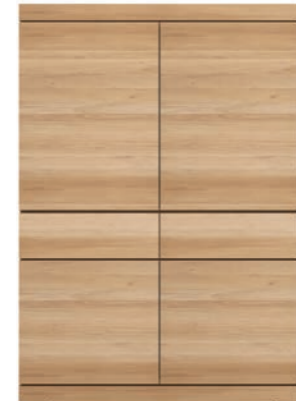

51448 90 x 46 x 126 CM

NORDIC BOOK RACK - OAK ● © 100%
4 SLIDING DOORS

51443 160 x 46 x 92 CM

DIMENSIONS (CM)

SHADOW STORAGE CUPBOARD -
OAK ● © 100%
4 DOORS

51374 115 x 45 x 160 CM

BURGER STORAGE CUPBOARD -
OAK ● © 100%
4 PUSH OPEN DOORS, 2 DRAWERS

51396 110 x 45 x 160 CM

LIGNA STORAGE CUPBOARD -
OAK ● © 100%
4 DOORS, 2 DRAWERS, STAINLESS STEEL LEGS

50954 110 x 50 x 162 CM

DIMENSIONS (CM)

PURE TOP - OAK ● 100%

2 SLIDING GLASS DOORS

51161 150 x 38 x 140 CM