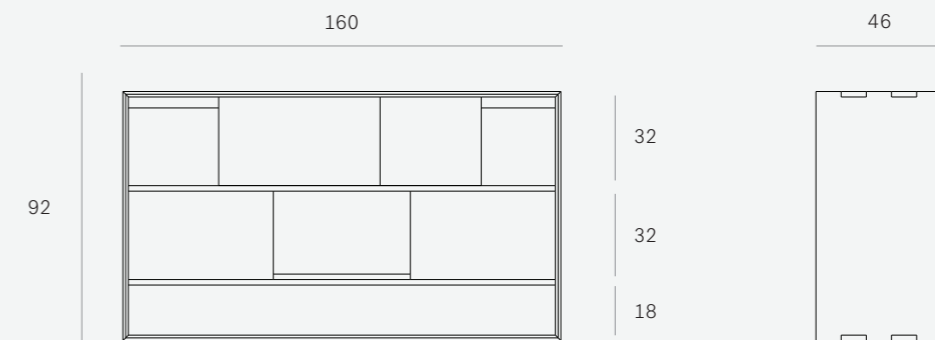

51066 94 x 48 x 140 CM

CELL UNIT STORAGE CUPBOARD -
OAK ● © 100% **NEW**
2 DOORS, BLACK METAL

51067 94 x 48 x 180 CM

DIMENSIONS (CM)

WAVE BOOK RACK - OAK ● © 100%
2 SLIDING GLASS DOORS, 2 DRAWERS

51455 110 x 46 x 183 CM

WAVE BOOK RACK - TEAK ● FSC 100%
2 SLIDING GLASS DOORS, 2 DRAWERS

11455 110 x 46 x 183 CM

WAVE BOOK RACK - WALNUT ● © 100%
2 SLIDING GLASS DOORS, 2 DRAWERS

41455 110 x 46 x 183 CM

DIMENSIONS (CM)

NORDIC BOOK RACK - OAK ● © 100%
6 SLIDING DOORS

51448 90 x 46 x 126 CM

NORDIC BOOK RACK - OAK ● © 100%
4 SLIDING DOORS

51443 160 x 46 x 92 CM

DIMENSIONS (CM)

SHADOW STORAGE CUPBOARD -
OAK ● © 100%
4 DOORS

51374 115 x 45 x 160 CM

BURGER STORAGE CUPBOARD -
OAK ● © 100%
4 PUSH OPEN DOORS, 2 DRAWERS

DIMENSIONS (CM)