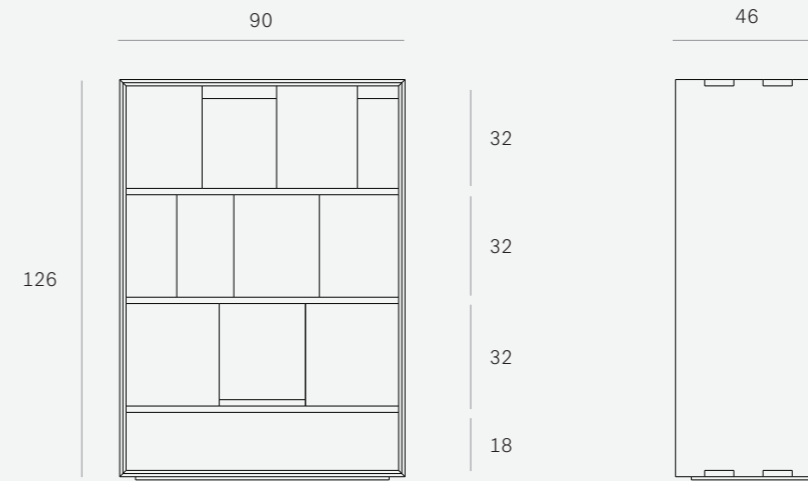

51066 94 x 48 x 140 CM

CELL UNIT STORAGE CUPBOARD -
OAK ● © 100% **NEW**
2 DOORS, BLACK METAL

51067 94 x 48 x 180 CM

DIMENSIONS (CM)

WAVE BOOK RACK - OAK ● © 100%
2 SLIDING GLASS DOORS, 2 DRAWERS

51455 110 x 46 x 183 CM

WAVE BOOK RACK - TEAK ● FSC 100%
2 SLIDING GLASS DOORS, 2 DRAWERS

11455 110 x 46 x 183 CM

WAVE BOOK RACK - WALNUT ● © 100%
2 SLIDING GLASS DOORS, 2 DRAWERS

41455 110 x 46 x 183 CM

DIMENSIONS (CM)

NORDIC BOOK RACK - OAK ● © 100%
6 SLIDING DOORS

51448 90 x 46 x 126 CM

NORDIC BOOK RACK - OAK ● © 100%
4 SLIDING DOORS

51443 160 x 46 x 92 CM

DIMENSIONS (CM)

SHADOW STORAGE CUPBOARD -
OAK ● © 100%
4 DOORS

51374 115 x 45 x 160 CM

BURGER STORAGE CUPBOARD -
OAK ● © 100%
4 PUSH OPEN DOORS, 2 DRAWERS

DIMENSIONS (CM)