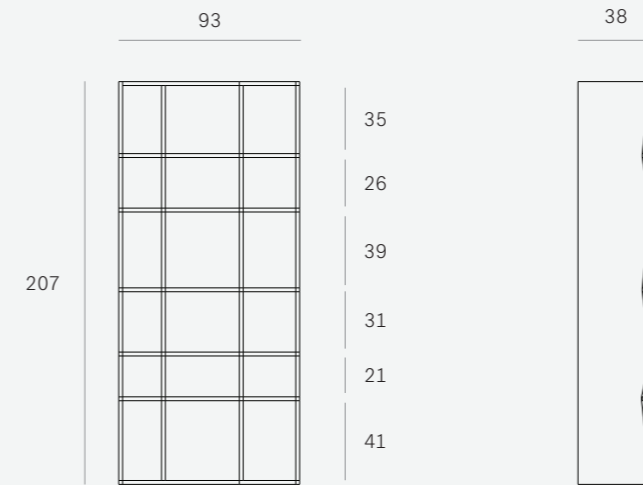

*Our shelves are much more than practical storage units:
they form an aesthetic framework for beloved objects and books.*

M RACK - OAK ● © 100%

50771 104 x 30 x 219 cm

M RACK - TEAK ● FSC 100%

14201 104 x 30 x 219 cm

M RACK SMALL - OAK ● © 100%

50772 90 x 30 x 139 cm

M RACK SMALL - TEAK ● FSC 100%

14202 90 x 30 x 139 cm

DIMENSIONS (CM)

Z RACK - OAK ● © 100%

50778 125 x 38 x 207

Z RACK SMALL - OAK ● © 100%

50779 93 x 38 x 207 cm

DIMENSIONS (CM)

MOZAIC RACK - OAK ● 100%

50774 100 x 34 x 201 cm

MOZAIC RACK - TEAK ● FSC 100%

14203 100 x 34 x 201 cm

PIROUETTE BOOK RACK - OAK ● 100%

45016 60 x 30 x 200 cm

DIMENSIONS (CM)