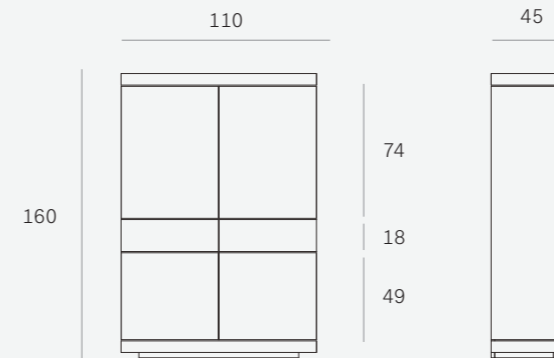

WAVE BOOK RACK - TEAK ● FSC 100%
2 SLIDING GLASS DOORS, 2 DRAWERS

11455 110 x 46 x 183 CM

WAVE BOOK RACK - WALNUT ● © 100%
2 SLIDING GLASS DOORS, 2 DRAWERS

41455 110 x 46 x 183 CM

DIMENSIONS (CM)

NORDIC BOOK RACK - OAK ● © 100%
6 SLIDING DOORS

51448 90 x 46 x 126 CM

NORDIC BOOK RACK - OAK ● © 100%
4 SLIDING DOORS

51443 160 x 46 x 92 CM

DIMENSIONS (CM)

SHADOW STORAGE CUPBOARD -
OAK ● © 100%
4 DOORS

51374 115 x 45 x 160 CM

BURGER STORAGE CUPBOARD -
OAK ● © 100%
4 PUSH OPEN DOORS, 2 DRAWERS

51396 110 x 45 x 160 CM

LIGNA STORAGE CUPBOARD -
OAK ● © 100%
4 DOORS, 2 DRAWERS, STAINLESS STEEL LEGS

50954 110 x 50 x 162 CM

DIMENSIONS (CM)

PURE TOP - OAK ● 100%

2 SLIDING GLASS DOORS

51161 150 x 38 x 140 CM

DIMENSIONS (CM)