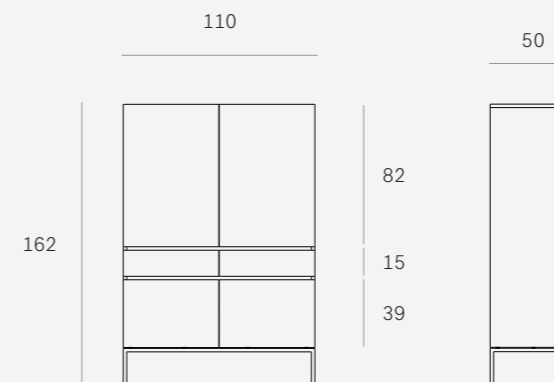

51448 90 x 46 x 126 CM

NORDIC BOOK RACK - OAK ● © 100%
4 SLIDING DOORS

51443 160 x 46 x 92 CM

DIMENSIONS (CM)

SHADOW STORAGE CUPBOARD -
OAK ● © 100%
4 DOORS

51374 115 x 45 x 160 CM

BURGER STORAGE CUPBOARD -
OAK ● © 100%
4 PUSH OPEN DOORS, 2 DRAWERS

51396 110 x 45 x 160 CM

LIGNA STORAGE CUPBOARD -
OAK ● © 100%
4 DOORS, 2 DRAWERS, STAINLESS STEEL LEGS

50954 110 x 50 x 162 CM

DIMENSIONS (CM)

PURE TOP - OAK ● 100%

2 SLIDING GLASS DOORS

51161 150 x 38 x 140 CM

PURE SIDEBOARD - OAK ● 100%

2 SLIDING DOORS

51160 150 x 47 x 80 CM

PURE TOP - OAK ● 100%

3 SLIDING GLASS DOORS

51163 200 x 38 x 140 CM

51165 250 x 38 x 140 CM

PURE SIDEBOARD - OAK ● 100%

DIMENSIONS (CM)