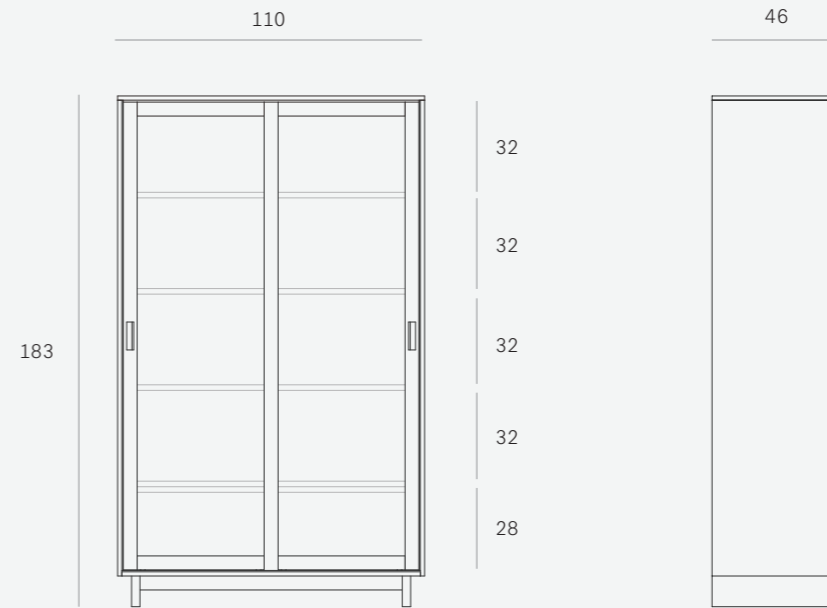

51066 94 x 48 x 140 CM

CELL UNIT STORAGE CUPBOARD -
OAK ● © 100% **NEW**
2 DOORS, BLACK METAL

51067 94 x 48 x 180 CM

DIMENSIONS (CM)

WAVE BOOK RACK - OAK ● © 100%
2 SLIDING GLASS DOORS, 2 DRAWERS

51455 110 x 46 x 183 CM

WAVE BOOK RACK - TEAK ● FSC 100%
2 SLIDING GLASS DOORS, 2 DRAWERS

11455 110 x 46 x 183 CM

WAVE BOOK RACK - WALNUT ● © 100%
2 SLIDING GLASS DOORS, 2 DRAWERS

41455 110 x 46 x 183 CM

DIMENSIONS (CM)

NORDIC BOOK RACK - OAK ● © 100%
6 SLIDING DOORS

51448 90 x 46 x 126 CM

NORDIC BOOK RACK - OAK ● © 100%
4 SLIDING DOORS

51443 160 x 46 x 92 CM

DIMENSIONS (CM)

SHADOW STORAGE CUPBOARD -
OAK ● © 100%
4 DOORS

51374 115 x 45 x 160 CM

BURGER STORAGE CUPBOARD -
OAK ● © 100%
4 PUSH OPEN DOORS, 2 DRAWERS

DIMENSIONS (CM)