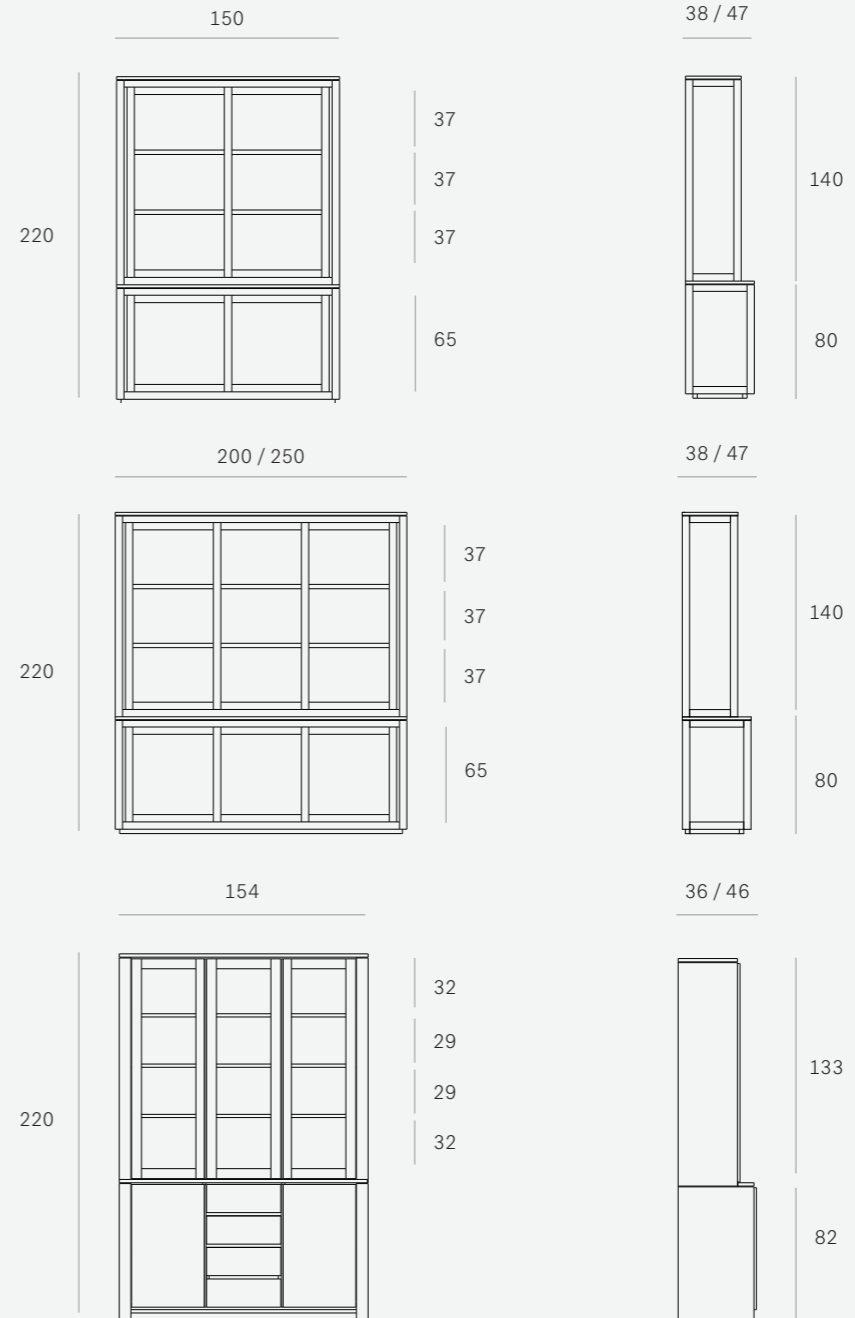

3 SLIDING DOORS

51162 200 x 47 x 80 CM

51164 250 x 47 x 80 CM

LODGE CUPBOARD - TEAK ● 100%

3 GLASS DOORS, 2 DOORS, 3 DRAWERS

15344 154 x 36/46 x 220 CM

DIMENSIONS (CM)

SHELVES

*Our shelves are much more than practical storage units:
they form an aesthetic framework for beloved objects and books.*

M RACK - OAK ● © 100%

50771 104 x 30 x 219 cm

M RACK - TEAK ● FSC 100%

14201 104 x 30 x 219 cm

M RACK SMALL - OAK ● © 100%

50772 90 x 30 x 139 cm

M RACK SMALL - TEAK ● FSC 100%

14202 90 x 30 x 139 cm

DIMENSIONS (CM)

Z RACK - OAK ● © 100%

50778 125 x 38 x 207

Z RACK SMALL - OAK ● © 100%

DIMENSIONS (CM)