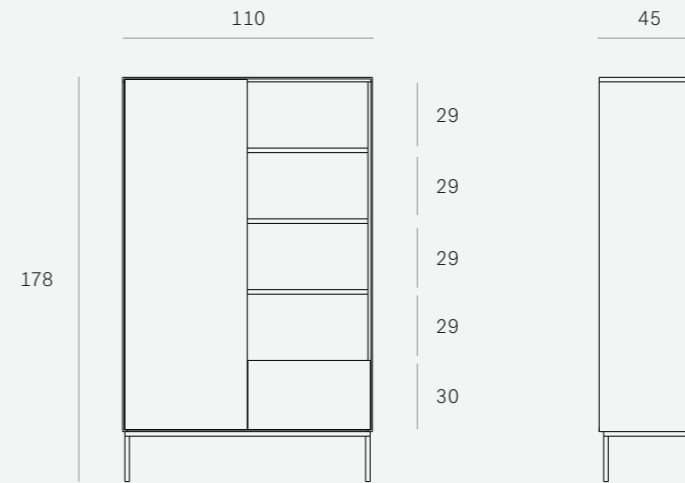

51469 110 x 45 x 178 CM

BLACKBIRD STORAGE CUPBOARD -
OAK & OAK BLACK ● (V) (B) 100%
1 DOOR, 1 DRAWER, BLACK METAL LEGS

51470 110 x 45 x 178 CM

DIMENSIONS (CM)

CELL UNIT STORAGE CUPBOARD -
OAK ● © 100% **NEW**
2 DOORS, BLACK METAL

51066 94 x 48 x 140 CM

CELL UNIT STORAGE CUPBOARD -
OAK ● © 100% **NEW**
2 DOORS, BLACK METAL

51067 94 x 48 x 180 CM

DIMENSIONS (CM)

WAVE BOOK RACK - OAK ● © 100%
2 SLIDING GLASS DOORS, 2 DRAWERS

51455 110 x 46 x 183 CM

50779 93 x 38 x 207 cm

DIMENSIONS (CM)

MOZAIC RACK - OAK ● 100%

50774 100 x 34 x 201 cm

MOZAIC RACK - TEAK ● FSC 100%

14203 100 x 34 x 201 cm

PIROUETTE BOOK RACK - OAK ● 100%

45016 60 x 30 x 200 cm

DIMENSIONS (CM)