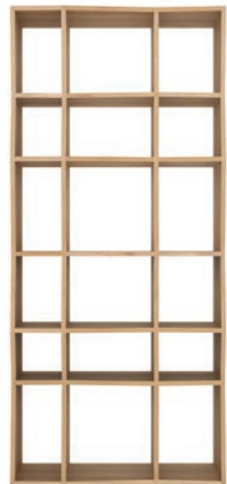

3 SLIDING DOORS

51162 200 x 47 x 80 CM

51164 250 x 47 x 80 CM

LODGE CUPBOARD - TEAK ● 100%

3 GLASS DOORS, 2 DOORS, 3 DRAWERS

15344 154 x 36/46 x 220 CM

DIMENSIONS (CM)

SHELVES

*Our shelves are much more than practical storage units:
they form an aesthetic framework for beloved objects and books.*

M RACK - OAK ● © 100%

50771 104 x 30 x 219 cm

M RACK - TEAK ● FSC 100%

14201 104 x 30 x 219 cm

M RACK SMALL - OAK ● © 100%

50772 90 x 30 x 139 cm

M RACK SMALL - TEAK ● FSC 100%

14202 90 x 30 x 139 cm

DIMENSIONS (CM)

Z RACK - OAK ● © 100%

50778 125 x 38 x 207

Z RACK SMALL - OAK ● © 100%

50779 93 x 38 x 207 cm

DIMENSIONS (CM)

MOZAIC RACK - OAK ● 100%

50774 100 x 34 x 201 cm

MOZAIC RACK - TEAK ● FSC 100%

14203 100 x 34 x 201 cm

PIROUETTE BOOK RACK - OAK ● 100%

45016 60 x 30 x 200 cm