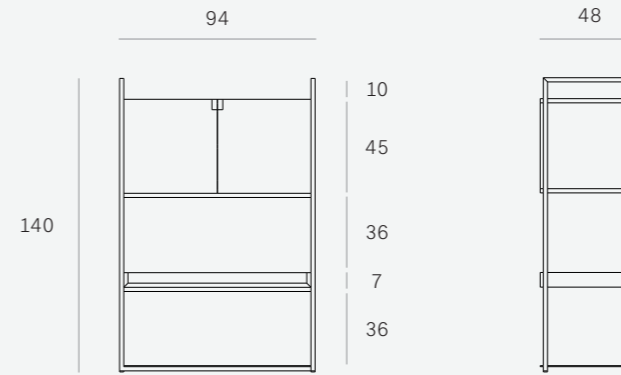

51469 110 x 45 x 178 CM

BLACKBIRD STORAGE CUPBOARD -
OAK & OAK BLACK ● (V) (B) 100%
1 DOOR, 1 DRAWER, BLACK METAL LEGS

51470 110 x 45 x 178 CM

DIMENSIONS (CM)

CELL UNIT STORAGE CUPBOARD -
OAK ● © 100% **NEW**
2 DOORS, BLACK METAL

51066 94 x 48 x 140 CM

CELL UNIT STORAGE CUPBOARD -
OAK ● © 100% **NEW**
2 DOORS, BLACK METAL

51067 94 x 48 x 180 CM

DIMENSIONS (CM)

WAVE BOOK RACK - OAK ● © 100%
2 SLIDING GLASS DOORS, 2 DRAWERS

51455 110 x 46 x 183 CM

WAVE BOOK RACK - TEAK ● FSC 100%
2 SLIDING GLASS DOORS, 2 DRAWERS

11455 110 x 46 x 183 CM

WAVE BOOK RACK - WALNUT ● © 100%
2 SLIDING GLASS DOORS, 2 DRAWERS

41455 110 x 46 x 183 CM

DIMENSIONS (CM)

NORDIC BOOK RACK - OAK ● © 100%
6 SLIDING DOORS

DIMENSIONS (CM)