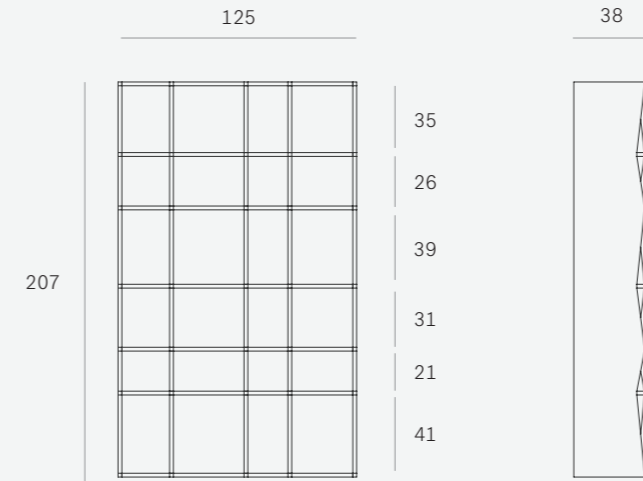

*Our shelves are much more than practical storage units:
they form an aesthetic framework for beloved objects and books.*

M RACK - OAK ● © 100%

50771 104 x 30 x 219 cm

M RACK - TEAK ● FSC 100%

14201 104 x 30 x 219 cm

M RACK SMALL - OAK ● © 100%

50772 90 x 30 x 139 cm

M RACK SMALL - TEAK ● FSC 100%

14202 90 x 30 x 139 cm

DIMENSIONS (CM)

Z RACK - OAK ● © 100%

50778 125 x 38 x 207

Z RACK SMALL - OAK ● © 100%

50779 93 x 38 x 207 cm

DIMENSIONS (CM)

MOZAIC RACK - OAK ● 100%

50774 100 x 34 x 201 cm

MOZAIC RACK - TEAK ● FSC 100%

14203 100 x 34 x 201 cm

PIROUETTE BOOK RACK - OAK ● 100%

45016 60 x 30 x 200 cm

DIMENSIONS (CM)