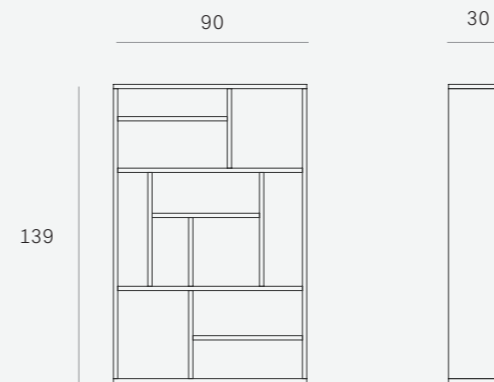

3 SLIDING DOORS

51162 200 x 47 x 80 CM

51164 250 x 47 x 80 CM

LODGE CUPBOARD - TEAK ● 100%

3 GLASS DOORS, 2 DOORS, 3 DRAWERS

15344 154 x 36/46 x 220 CM

DIMENSIONS (CM)

SHELVES

*Our shelves are much more than practical storage units:
they form an aesthetic framework for beloved objects and books.*

M RACK - OAK ● © 100%

50771 104 x 30 x 219 cm

M RACK - TEAK ● FSC 100%

14201 104 x 30 x 219 cm

M RACK SMALL - OAK ● © 100%

50772 90 x 30 x 139 cm

M RACK SMALL - TEAK ● FSC 100%

14202 90 x 30 x 139 cm

DIMENSIONS (CM)

Z RACK - OAK ● © 100%

50778 125 x 38 x 207

Z RACK SMALL - OAK ● © 100%

50779 93 x 38 x 207 cm

DIMENSIONS (CM)

MOZAIC RACK - OAK ● 100%

50774 100 x 34 x 201 cm

MOZAIC RACK - TEAK ● FSC 100%

14203 100 x 34 x 201 cm

PIROUETTE BOOK RACK - OAK ● 100%

45016 60 x 30 x 200 cm