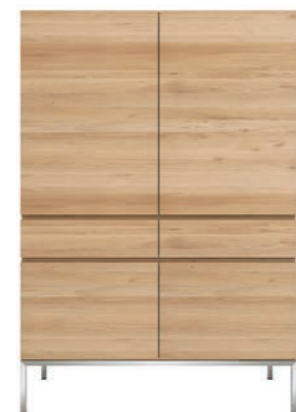

51448 90 x 46 x 126 CM

NORDIC BOOK RACK - OAK ● © 100%
4 SLIDING DOORS

51443 160 x 46 x 92 CM

DIMENSIONS (CM)

SHADOW STORAGE CUPBOARD -
OAK ● © 100%
4 DOORS

51374 115 x 45 x 160 CM

BURGER STORAGE CUPBOARD -
OAK ● © 100%
4 PUSH OPEN DOORS, 2 DRAWERS

51396 110 x 45 x 160 CM

LIGNA STORAGE CUPBOARD -
OAK ● © 100%
4 DOORS, 2 DRAWERS, STAINLESS STEEL LEGS

50954 110 x 50 x 162 CM

DIMENSIONS (CM)

PURE TOP - OAK ● 100%

2 SLIDING GLASS DOORS

51161 150 x 38 x 140 CM