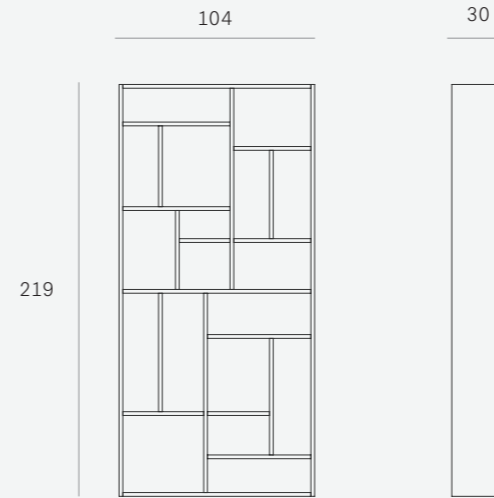

3 SLIDING DOORS

51162 200 x 47 x 80 CM

51164 250 x 47 x 80 CM

LODGE CUPBOARD - TEAK ● 100%

3 GLASS DOORS, 2 DOORS, 3 DRAWERS

15344 154 x 36/46 x 220 CM

DIMENSIONS (CM)

SHELVES

*Our shelves are much more than practical storage units:
they form an aesthetic framework for beloved objects and books.*

M RACK - OAK ● © 100%

50771 104 x 30 x 219 cm

M RACK - TEAK ● FSC 100%

14201 104 x 30 x 219 cm

M RACK SMALL - OAK ● © 100%

50772 90 x 30 x 139 cm

M RACK SMALL - TEAK ● FSC 100%

14202 90 x 30 x 139 cm

DIMENSIONS (CM)

Z RACK - OAK ● © 100%

50778 125 x 38 x 207

Z RACK SMALL - OAK ● © 100%

DIMENSIONS (CM)