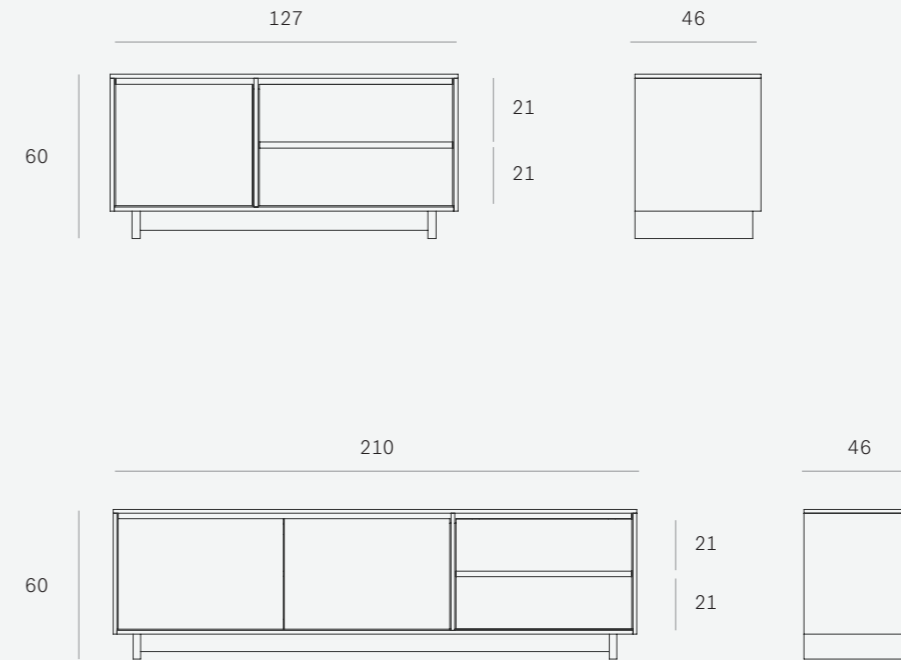

WAVE TV CUPBOARD -
TEAK ● FSC 100%
2 DOORS, 1 FLIP-DOWN DOOR, 1 DRAWER

11453 210 x 46 x 60 CM

WAVE TV CUPBOARD -
WALNUT ● © 100%
2 DOORS, 1 FLIP-DOWN DOOR, 1 DRAWER

41453 210 x 46 x 60 CM

DIMENSIONS (CM)

SHADOW TV CUPBOARD -
OAK ● © 100%
2 DRAWERS

51375 140 x 46 x 42 CM

SHADOW TV CUPBOARD -
OAK ● © 100%
3 DRAWERS

51376 210 x 46 x 42 CM

LIGNA TV CUPBOARD -
OAK ● © 100%
2 DRAWERS, STAINLESS STEEL LEGS

50955 140 x 45 x 52 CM

LIGNA TV CUPBOARD -
OAK ● © 100%
3 DRAWERS, STAINLESS STEEL LEGS

DIMENSIONS (CM)

NORDIC TV CUPBOARD - OAK ●◎ 100%

1 FLIP-DOWN DOOR, 1 DRAWER

51439 120 x 46 x 45 CM

NORDIC TV CUPBOARD - WALNUT ●◎ 100%

1 FLIP-DOWN DOOR, 1 DRAWER

41439 120 x 46 x 45 CM

NORDIC TV CUPBOARD - OAK ●◎ 100%

15332 250 x 47 x 40 CM

DIMENSIONS (CM)