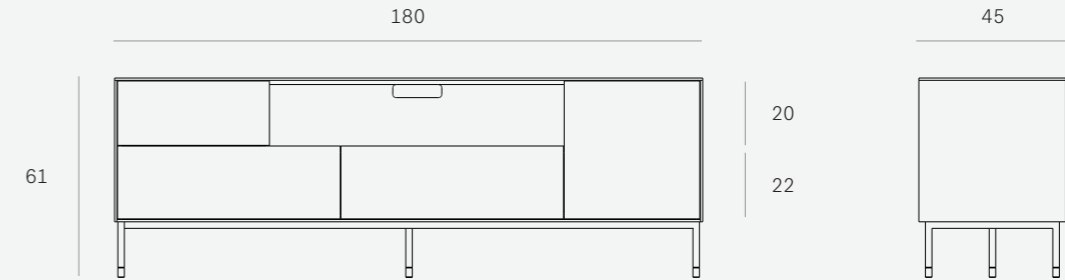

26877 140 x 45 x 42 CM

MONOLIT TV CUPBOARD - OAK ● (C) FSC 100%
1 DRAWER, 1 FLIP-DOWN DOOR, BLACK METAL

26878 140 x 45 x 42 CM

MONOLIT TV CUPBOARD - OAK BLACK ● (V) (B) FSC 100%
1 DRAWER, 1 FLIP-DOWN DOOR, BLACK METAL

26879 140 x 45 x 42 CM

DIMENSIONS (CM)

WAVE TV CUPBOARD -
OAK ● © 100%
1 DOOR, 1 FLIP-DOWN DOOR, 1 DRAWER

51452 127 x 46 x 60 CM

WAVE TV CUPBOARD -
OAK ● © 100%
2 DOORS, 1 FLIP-DOWN DOOR, 1 DRAWER

51453 210 x 46 x 60 CM

WAVE TV CUPBOARD -
TEAK ● FSC 100%
2 DOORS, 1 FLIP-DOWN DOOR, 1 DRAWER

11453 210 x 46 x 60 CM

WAVE TV CUPBOARD -
WALNUT ● © 100%
2 DOORS, 1 FLIP-DOWN DOOR, 1 DRAWER

41453 210 x 46 x 60 CM

DIMENSIONS (CM)

SHADOW TV CUPBOARD -
OAK ● © 100%
2 DRAWERS

15332 250 x 47 x 40 CM

DIMENSIONS (CM)