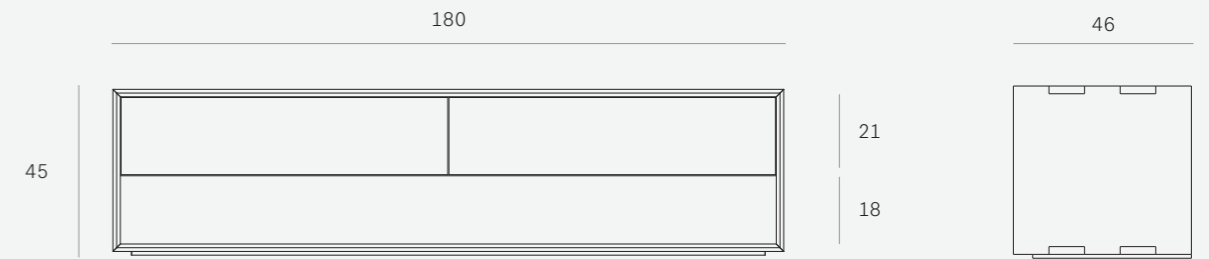

DIMENSIONS (CM)

NORDIC TV CUPBOARD - OAK ●◎ 100%

1 FLIP-DOWN DOOR, 1 DRAWER

51439 120 x 46 x 45 CM

NORDIC TV CUPBOARD - WALNUT ●◎ 100%

1 FLIP-DOWN DOOR, 1 DRAWER

41439 120 x 46 x 45 CM

NORDIC TV CUPBOARD - OAK ●◎ 100%

1 FLIP-DOWN DOOR, 1 DRAWER

51440 180 x 46 x 45 CM

NORDIC TV CUPBOARD - WALNUT ●◎ 100%

1 FLIP-DOWN DOOR, 1 DRAWER

41440 180 x 46 x 45 CM

DIMENSIONS (CM)

ELEMENTAL TV CUPBOARD -
TEAK ● FSC 100%
1 DRAWER

10328 151 x 45 x 33 CM

15332 250 x 47 x 40 CM

DIMENSIONS (CM)