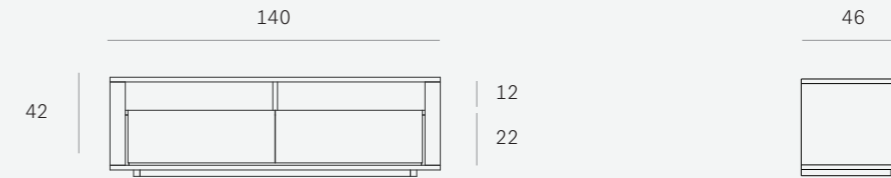

50956 210 x 45 x 52 CM

ESSENTIAL TV CUPBOARD -
TEAK ● FSC 100%
1 DRAWER, STAINLESS STEEL LEGS

15307 142 x 47 x 38 CM

ESSENTIAL TV CUPBOARD -
TEAK ● FSC 100%
2 DRAWERS, STAINLESS STEEL LEGS

15309 209 x 47 x 38 CM

DIMENSIONS (CM)

NORDIC TV CUPBOARD - OAK ●◎ 100%

1 FLIP-DOWN DOOR, 1 DRAWER

51439 120 x 46 x 45 CM

NORDIC TV CUPBOARD - WALNUT ●◎ 100%

1 FLIP-DOWN DOOR, 1 DRAWER

41439 120 x 46 x 45 CM

NORDIC TV CUPBOARD - OAK ●◎ 100%