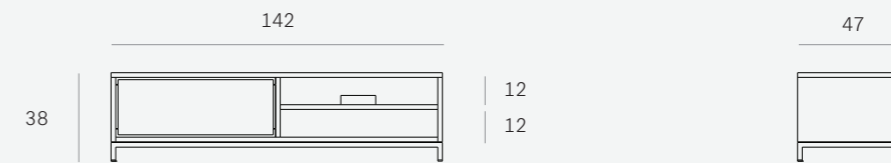

51375 140 x 46 x 42 CM

SHADOW TV CUPBOARD -
OAK ● © 100%
3 DRAWERS

51376 210 x 46 x 42 CM

LIGNA TV CUPBOARD -
OAK ● © 100%
2 DRAWERS, STAINLESS STEEL LEGS

50955 140 x 45 x 52 CM

LIGNA TV CUPBOARD -
OAK ● © 100%
3 DRAWERS, STAINLESS STEEL LEGS

50956 210 x 45 x 52 CM

ESSENTIAL TV CUPBOARD -
TEAK ● FSC 100%
1 DRAWER, STAINLESS STEEL LEGS

15307 142 x 47 x 38 CM

ESSENTIAL TV CUPBOARD -
TEAK ● FSC 100%
2 DRAWERS, STAINLESS STEEL LEGS

15309 209 x 47 x 38 CM

DIMENSIONS (CM)

NORDIC TV CUPBOARD - OAK ●◎ 100%

1 FLIP-DOWN DOOR, 1 DRAWER

51439 120 x 46 x 45 CM

NORDIC TV CUPBOARD - WALNUT ●◎ 100%

1 FLIP-DOWN DOOR, 1 DRAWER

41439 120 x 46 x 45 CM

NORDIC TV CUPBOARD - OAK ●◎ 100%