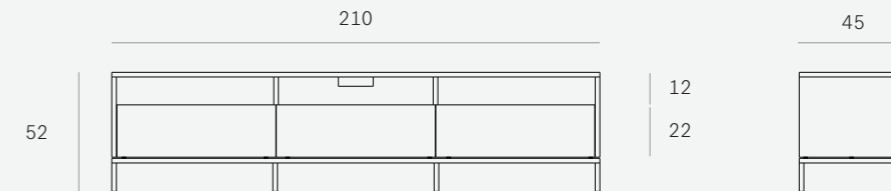

50956 210 x 45 x 52 CM

ESSENTIAL TV CUPBOARD -
TEAK ● FSC 100%
1 DRAWER, STAINLESS STEEL LEGS

15307 142 x 47 x 38 CM

ESSENTIAL TV CUPBOARD -
TEAK ● FSC 100%
2 DRAWERS, STAINLESS STEEL LEGS

15309 209 x 47 x 38 CM

DIMENSIONS (CM)

NORDIC TV CUPBOARD - OAK ●◎ 100%

1 FLIP-DOWN DOOR, 1 DRAWER

51439 120 x 46 x 45 CM

NORDIC TV CUPBOARD - WALNUT ●◎ 100%

1 FLIP-DOWN DOOR, 1 DRAWER

41439 120 x 46 x 45 CM

NORDIC TV CUPBOARD - OAK ●◎ 100%