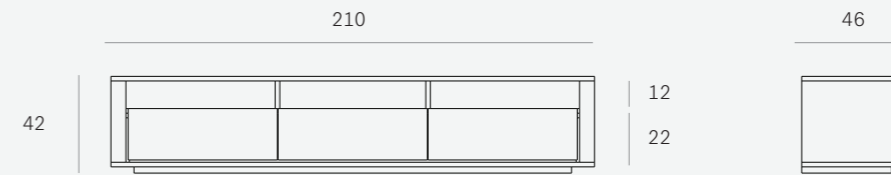

50956 210 x 45 x 52 CM

ESSENTIAL TV CUPBOARD -
TEAK ● FSC 100%
1 DRAWER, STAINLESS STEEL LEGS

15307 142 x 47 x 38 CM

ESSENTIAL TV CUPBOARD -
TEAK ● FSC 100%
2 DRAWERS, STAINLESS STEEL LEGS

15309 209 x 47 x 38 CM

DIMENSIONS (CM)

NORDIC TV CUPBOARD - OAK ●◎ 100%

1 FLIP-DOWN DOOR, 1 DRAWER

51439 120 x 46 x 45 CM

NORDIC TV CUPBOARD - WALNUT ●◎ 100%

1 FLIP-DOWN DOOR, 1 DRAWER

41439 120 x 46 x 45 CM

NORDIC TV CUPBOARD - OAK ●◎ 100%