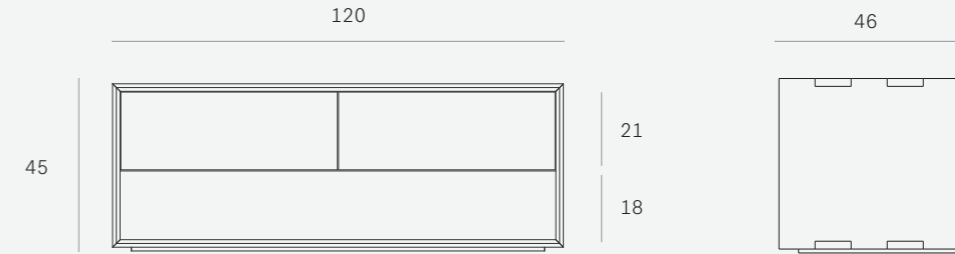

DIMENSIONS (CM)

NORDIC TV CUPBOARD - OAK ●◎ 100%

1 FLIP-DOWN DOOR, 1 DRAWER

51439 120 x 46 x 45 CM

NORDIC TV CUPBOARD - WALNUT ●◎ 100%

1 FLIP-DOWN DOOR, 1 DRAWER

41439 120 x 46 x 45 CM

NORDIC TV CUPBOARD - OAK ●◎ 100%

1 FLIP-DOWN DOOR, 1 DRAWER

51440 180 x 46 x 45 CM

NORDIC TV CUPBOARD - WALNUT ●◎ 100%

1 FLIP-DOWN DOOR, 1 DRAWER

41440 180 x 46 x 45 CM

DIMENSIONS (CM)

ELEMENTAL TV CUPBOARD -
TEAK ● FSC 100%
1 DRAWER

10328 151 x 45 x 33 CM

ELEMENTAL TV CUPBOARD -
TEAK ● FSC 100%
2 DRAWERS

10327 211 X 45 X 33 CM

BURGER TV CUPBOARD -
TEAK ● FSC 100%
1 FLIP-DOWN DOOR, 1 DRAWER

15325 210 x 47 x 40 CM

BURGER TV CUPBOARD -
TEAK ● FSC 100%
2 FLIP-DOWN DOORS, 1 DRAWER

15332 250 x 47 x 40 CM

DIMENSIONS (CM)