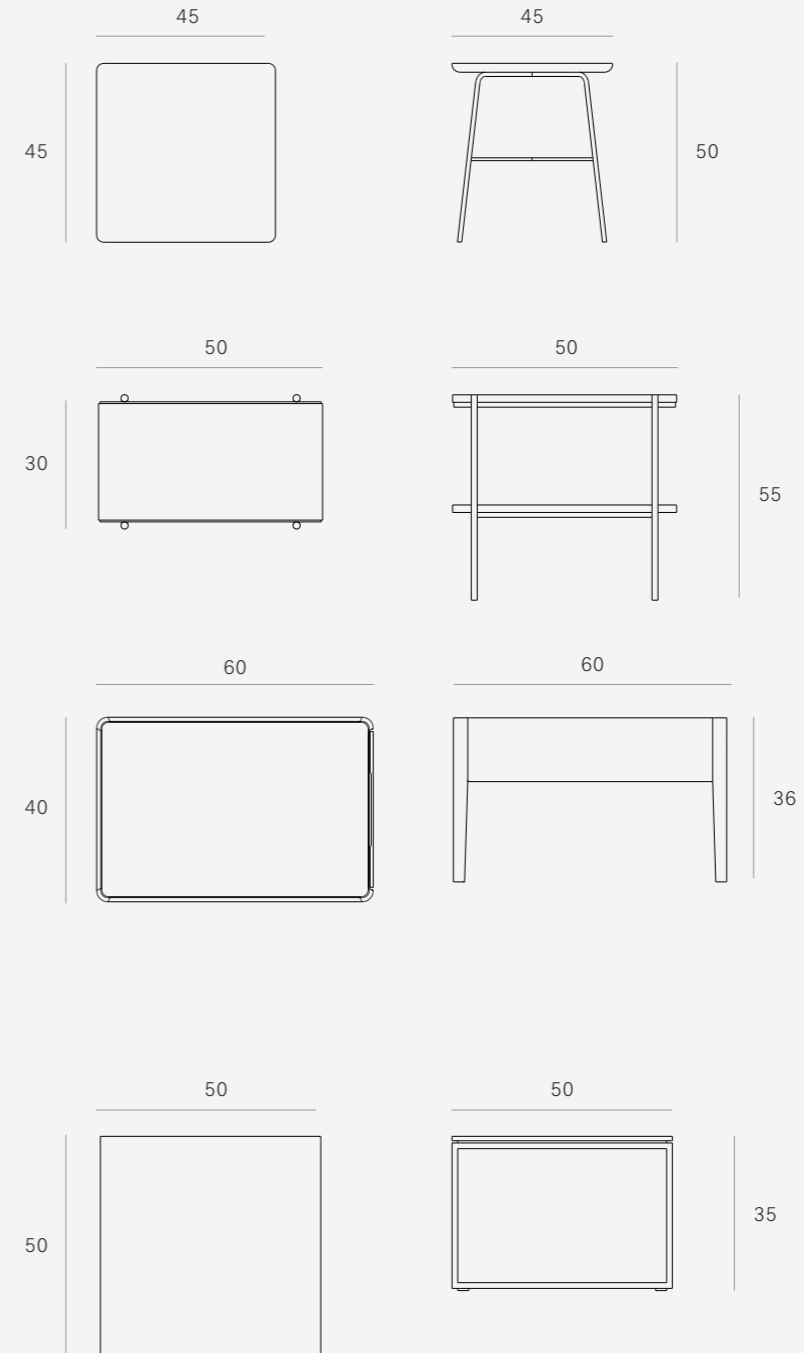

26867 47 × 47 × 51 CM

DIMENSIONS (CM)

DISC SIDE TABLE SQUARE -
OAK ●◎ FSC 100% **NEW**
BLACK METAL LEGS

26609 45 × 45 × 50 CM

RISE SIDE TABLE -
OAK ●▽ 100% **NEW**
BLACK METAL LEGS

50134 50 × 30 × 55 CM

RISE SIDE TABLE -
WALNUT ●◎ 100% **NEW**
BLACK METAL LEGS

40128 50 × 30 × 55 CM

WINDOW SIDE TABLE - OAK ●▽ 100%
1 FLIP-DOWN DOOR, TEMPERED GLASS TOP,
OAK BLACK LEGS

51428 40 × 60 × 36 CM

THIN SIDE TABLE - OAK ●▽ 100%
STAINLESS STEEL FRAME

50526 50 × 50 × 35 CM

DIMENSIONS (CM)

SIMPLE SIDE TABLE - OAK ● ◎ 100%

51414 55 x 55 x 42 CM

FRAME SIDE TABLE - OAK ● ◎ 100%

50517 48 x 40 x 48 CM

NAOMI SIDE TABLE - OAK ● ◎ 100%

50539 58 x 42 x 42 CM

CUBE SIDE TABLE - OAK ● ◎ 100%

50646 45 x 42 x 45 CM

DIMENSIONS (CM)

BUTCHER STOOL - TEAK ●

13993 35 × 35 × 50 CM

POP LOW TABLE - TEAK ●

13990 45 × 45 × 35 CM

POP STOOL - TEAK ●

13991 40 × 40 × 45 CM

DIMENSIONS (CM)