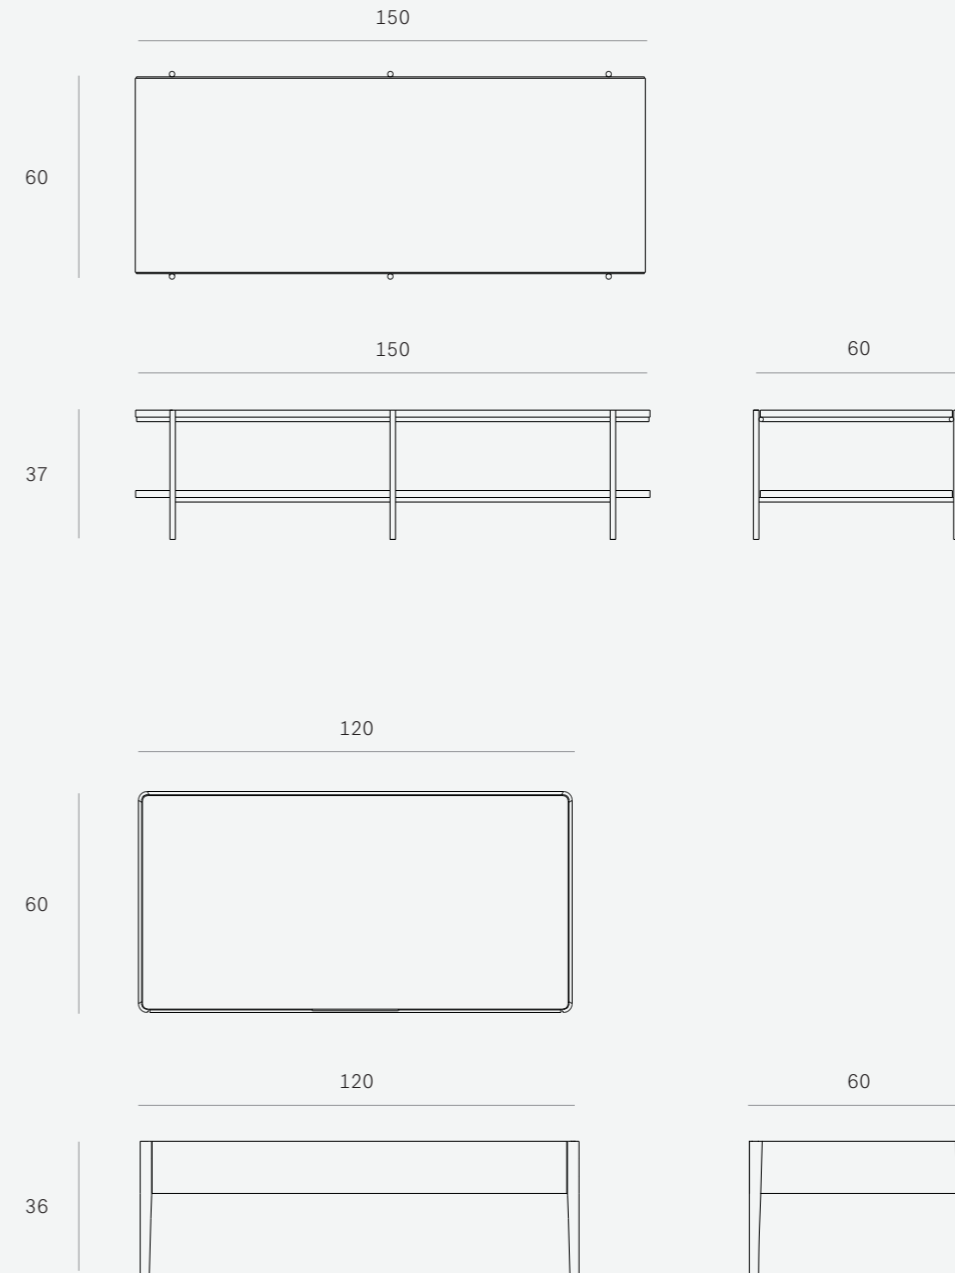

50530 96 x 96 x 36 CM

TRIPOD COFFEE TABLE -
WALNUT ● 100%

44215 96 x 96 x 36 CM

DIMENSIONS (CM)

DISC COFFEE TABLE -
OAK ●◎ FSC 100%
BLACK METAL LEGS

26607 80 x 80 x 35 CM

ORB COFFEE TABLE -
OAK ●◎ FSC 100%
BLACK METAL LEGS

RISE COFFEE TABLE -
OAK ● 100% **NEW**
BLACK METAL LEGS

50135 150 x 60 x 37 CM

RISE COFFEE TABLE -
WALNUT ● 100% **NEW**
BLACK METAL LEGS

40129 150 x 60 x 37 CM

WINDOW COFFEE TABLE -
OAK ● 100%
1 FLIP-DOWN DOOR, TEMPERED GLASS TOP,
OAK BLACK LEGS

51427 120 x 60 x 36 CM

DIMENSIONS (CM)

SIMPLE COFFEE TABLE -
OAK ● © 100%

51415 120 x 74 x 39 CM
51416 180 x 57 x 39 CM

NORDIC COFFEE TABLE -
OAK ● © 100%

1 DRAWER

51445 120 x 70 x 35 CM
51446 80 x 80 x 35 CM

26610 50 × 50 × 50 CM

DIMENSIONS (CM)

MONOLIT SIDE TABLE - OAK  
WHITE METAL

26862 47 × 47 × 51 CM

MONOLIT SIDE TABLE - OAK  
BLACK METAL

26863 47 × 47 × 51 CM

MONOLIT SIDE TABLE -
OAK BLACK  
BLACK METAL

26864 47 × 47 × 51 CM