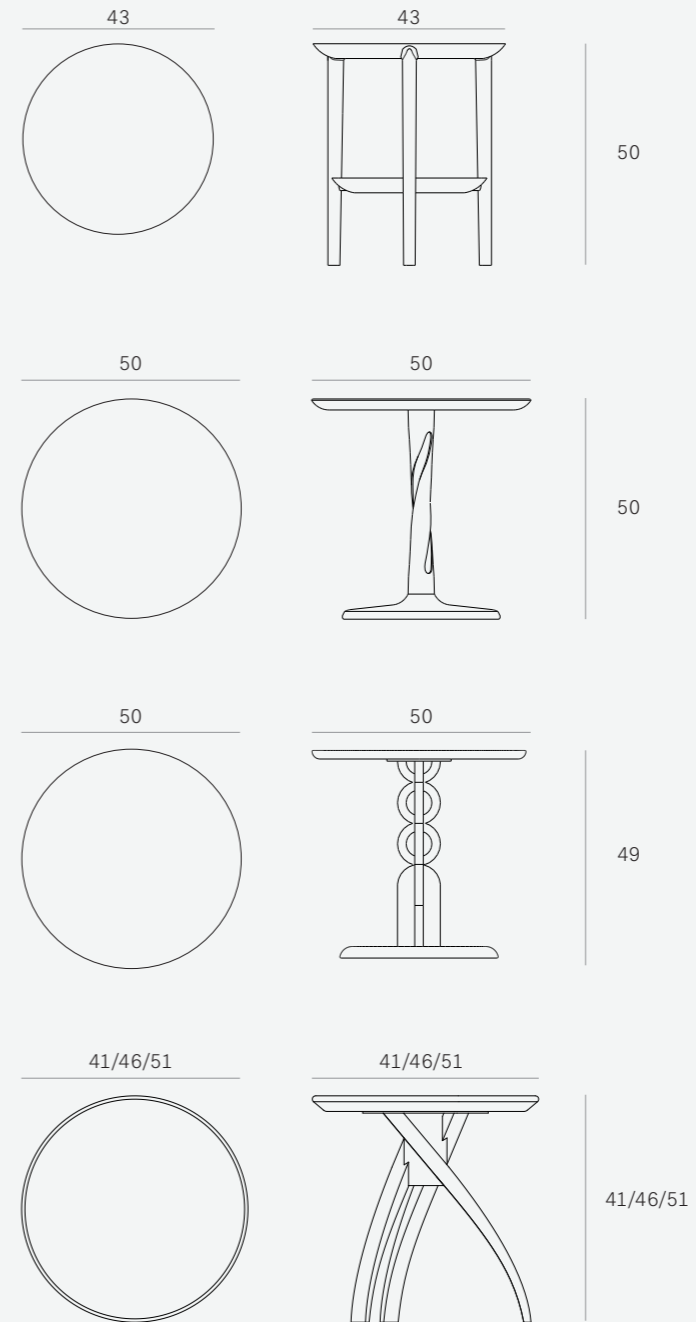

50530 96 x 96 x 36 CM

TRIPOD COFFEE TABLE -
WALNUT ● 100%

44215 96 x 96 x 36 CM

DIMENSIONS (CM)

DISC COFFEE TABLE -
OAK ●◎ FSC 100%
BLACK METAL LEGS

26607 80 x 80 x 35 CM

ORB COFFEE TABLE -
OAK ●◎ FSC 100%
BLACK METAL LEGS

10786 50 x 50 x 49 CM

TWIST SIDE TABLE - OAK ● ◎ 100%

50556 41 x 41 x 41 CM

50557 46 x 46 x 46 CM

50558 51 x 51 x 51 CM

DIMENSIONS (CM)

TRIPOD SIDE TABLE -
OAK ● (V) 100%

50508 46 × 46 × 56 CM

TRIPOD SIDE TABLE -
OAK BLACK ● (V) 100%

50527 46 × 46 × 56 CM

TRIPOD SIDE TABLE -
TEAK ● FSC 100%

14212 46 × 46 × 56 CM

TRIPOD SIDE TABLE -
WALNUT ● (O) 100%

44212 46 × 46 × 56 CM

TRIPOD SIDE TABLE LARGE -
OAK ● (V) 100%

26610 50 × 50 × 50 CM

DIMENSIONS (CM)

MONOLIT SIDE TABLE - OAK  
WHITE METAL

26862 47 × 47 × 51 CM

MONOLIT SIDE TABLE - OAK  
BLACK METAL

26863 47 × 47 × 51 CM

MONOLIT SIDE TABLE -
OAK BLACK  
BLACK METAL

26864 47 × 47 × 51 CM