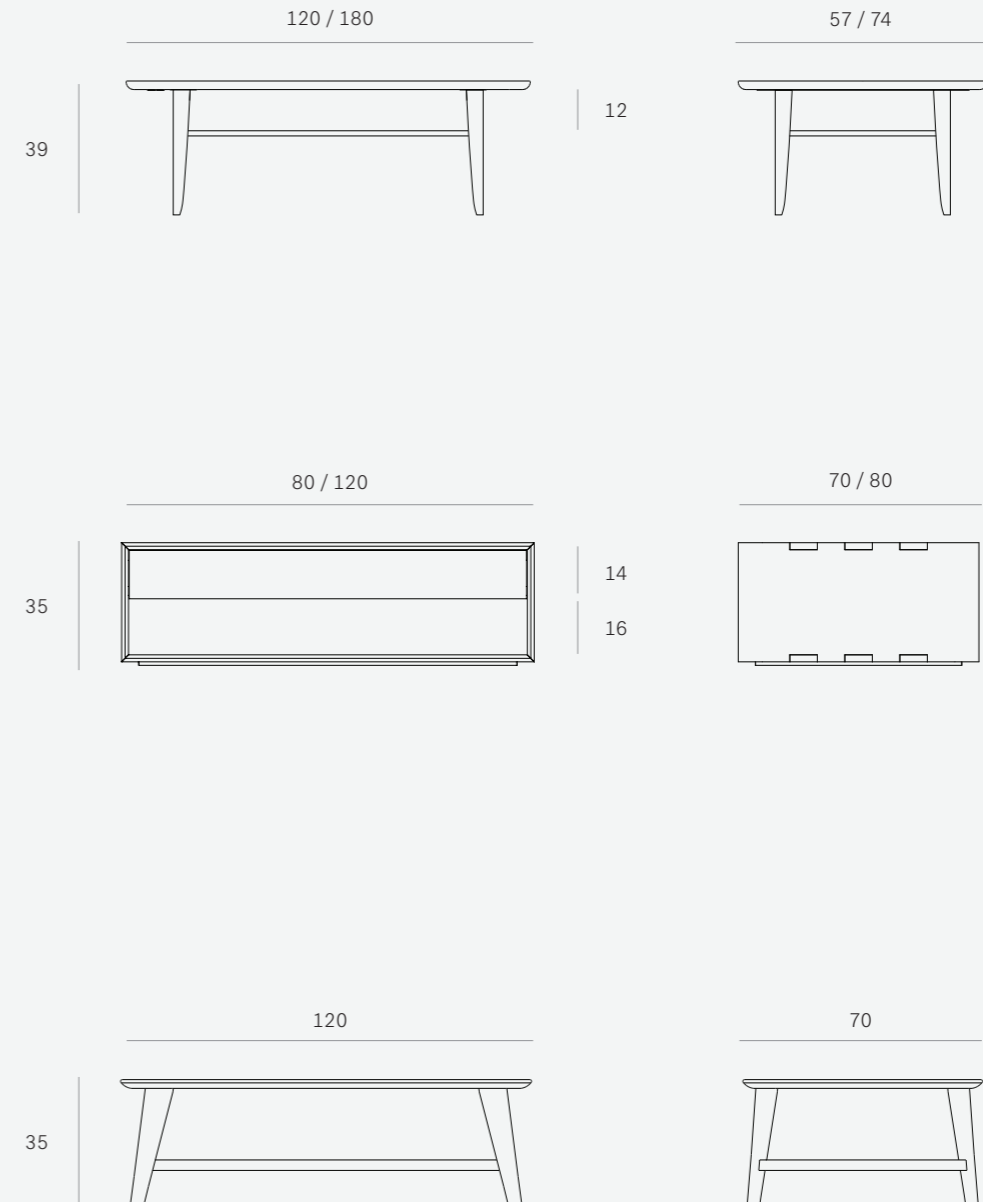

DIMENSIONS (CM)