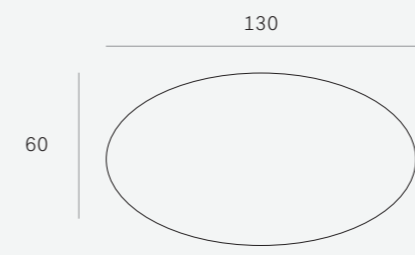

50530 96 x 96 x 36 CM

TRIPOD COFFEE TABLE -
WALNUT ● 100%

44215 96 x 96 x 36 CM

DIMENSIONS (CM)

DISC COFFEE TABLE -
OAK ●◎ FSC 100%
BLACK METAL LEGS

26607 80 x 80 x 35 CM

ORB COFFEE TABLE -
OAK ●◎ FSC 100%
BLACK METAL LEGS

26686 130 x 60 x 40 CM

MOON COFFEE TABLE -
OAK ●◎ FSC 100%
WHITE METAL

26061 100 x 100 x 29 CM

MOON COFFEE TABLE -
OAK ●◎ FSC 100%
DARK GREY METAL

26062 100 x 100 x 29 CM

DIMENSIONS (CM)

THIN COFFEE TABLE -
OAK BLACK ● (V) (B) 100%
BLACK METAL FRAME

50520 70 x 70 x 30 CM

THIN COFFEE TABLE -
OAK ● (V) 100%
STAINLESS STEEL FRAME

50524 80 x 80 x 30 CM
50525 120 x 70 x 30 CM

DISC COFFEE TABLE -
OAK ● (C) FSC 100%
BLACK METAL LEGS

26608 100 x 60 x 35 CM

DIMENSIONS (CM)

26610 50 × 50 × 50 CM

DIMENSIONS (CM)

MONOLIT SIDE TABLE - OAK  
WHITE METAL

26862 47 × 47 × 51 CM

MONOLIT SIDE TABLE - OAK  
BLACK METAL

26863 47 × 47 × 51 CM

MONOLIT SIDE TABLE -
OAK BLACK  
BLACK METAL

26864 47 × 47 × 51 CM