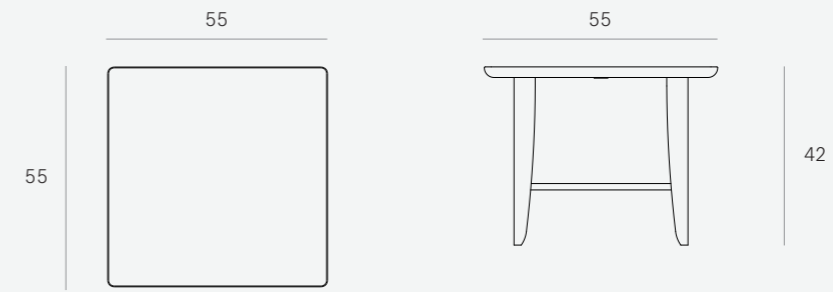

40128 50 × 30 × 55 CM

WINDOW SIDE TABLE - OAK ●▽ 100%
1 FLIP-DOWN DOOR, TEMPERED GLASS TOP,
OAK BLACK LEGS

51428 40 × 60 × 36 CM

THIN SIDE TABLE - OAK ●▽ 100%
STAINLESS STEEL FRAME

50526 50 × 50 × 35 CM

DIMENSIONS (CM)

SIMPLE SIDE TABLE - OAK ● ◎ 100%

51414 55 x 55 x 42 CM

FRAME SIDE TABLE - OAK ● ◎ 100%

50517 48 x 40 x 48 CM

NAOMI SIDE TABLE - OAK ● ◎ 100%

50539 58 x 42 x 42 CM

CUBE SIDE TABLE - OAK ● ◎ 100%

50646 45 x 42 x 45 CM

DIMENSIONS (CM)

BUTCHER STOOL - TEAK ●

13993 35 × 35 × 50 CM

POP LOW TABLE - TEAK ●

13990 45 × 45 × 35 CM

POP STOOL - TEAK ●

13991 40 × 40 × 45 CM

DIMENSIONS (CM)