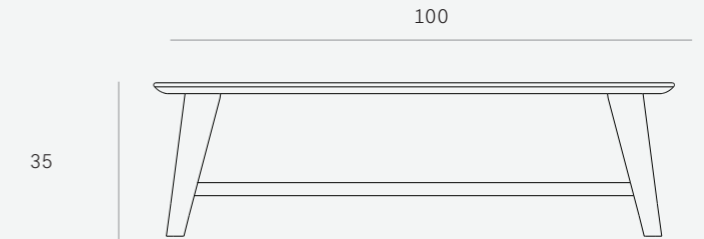

COFFEE TABLES

*Quirky, elegant or serious and decisive:
with different shapes and sizes,
we elevate the coffee table to a starring role.*

OSSO COFFEE TABLE -
WALNUT ● 100%

43028 100 x 100 x 35 CM

TRIPOD COFFEE TABLE -
OAK ● 100%

50530 96 x 96 x 36 CM

TRIPOD COFFEE TABLE -
WALNUT ● 100%

44215 96 x 96 x 36 CM

DIMENSIONS (CM)

DISC COFFEE TABLE -
OAK ●◎ FSC 100%
BLACK METAL LEGS

26607 80 x 80 x 35 CM

ORB COFFEE TABLE -
OAK ●◎ FSC 100%
BLACK METAL LEGS

26686 130 x 60 x 40 CM

MOON COFFEE TABLE -
OAK ●◎ FSC 100%
WHITE METAL

26061 100 x 100 x 29 CM

MOON COFFEE TABLE -
OAK ●◎ FSC 100%
DARK GREY METAL

26062 100 x 100 x 29 CM

DIMENSIONS (CM)

THIN COFFEE TABLE -
OAK BLACK ● (V) (B) 100%
BLACK METAL FRAME