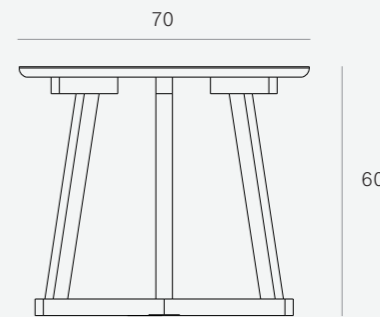

10786 50 x 50 x 49 CM

TWIST SIDE TABLE - OAK ● ◎ 100%

50556 41 x 41 x 41 CM

50557 46 x 46 x 46 CM

50558 51 x 51 x 51 CM

DIMENSIONS (CM)

TRIPOD SIDE TABLE -
OAK ● (V) 100%

50508 46 × 46 × 56 CM

TRIPOD SIDE TABLE -
OAK BLACK ● (V) 100%

50527 46 × 46 × 56 CM

TRIPOD SIDE TABLE -
TEAK ● FSC 100%

14212 46 × 46 × 56 CM

TRIPOD SIDE TABLE -
WALNUT ● (O) 100%

44212 46 × 46 × 56 CM

TRIPOD SIDE TABLE LARGE -
OAK ● (V) 100%

50509 70 × 70 × 60 CM

TRIPOD SIDE TABLE LARGE -
OAK BLACK ● (V) 100%

50528 70 × 70 × 60 CM

TRIPOD SIDE TABLE LARGE -
TEAK ● FSC 100%

14213 70 × 70 × 60 CM

DISC SIDE TABLE -
OAK ● (O) FSC 100% **NEW**
BLACK METAL LEGS

26610 50 × 50 × 50 CM

DIMENSIONS (CM)

MONOLIT SIDE TABLE - OAK  
WHITE METAL

26862 47 × 47 × 51 CM

MONOLIT SIDE TABLE - OAK  
BLACK METAL

26863 47 × 47 × 51 CM

MONOLIT SIDE TABLE -
OAK BLACK  
BLACK METAL

26864 47 × 47 × 51 CM