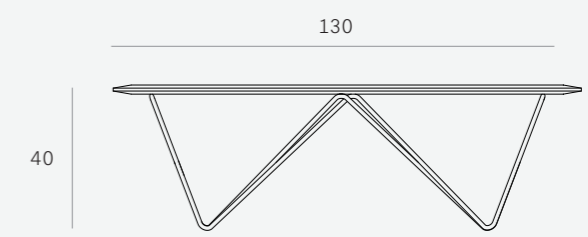

50530 96 x 96 x 36 CM

TRIPOD COFFEE TABLE -
WALNUT ● 100%

44215 96 x 96 x 36 CM

DIMENSIONS (CM)

DISC COFFEE TABLE -
OAK ●◎ FSC 100%
BLACK METAL LEGS

26607 80 x 80 x 35 CM

ORB COFFEE TABLE -
OAK ●◎ FSC 100%
BLACK METAL LEGS

26686 130 x 60 x 40 CM

MOON COFFEE TABLE -
OAK ●◎ FSC 100%
WHITE METAL

26061 100 x 100 x 29 CM

MOON COFFEE TABLE -
OAK ●◎ FSC 100%
DARK GREY METAL

26062 100 x 100 x 29 CM

DIMENSIONS (CM)

THIN COFFEE TABLE -
OAK BLACK ● (V) (B) 100%
BLACK METAL FRAME

50520 70 x 70 x 30 CM

THIN COFFEE TABLE -
OAK ● (V) 100%
STAINLESS STEEL FRAME

50524 80 x 80 x 30 CM
50525 120 x 70 x 30 CM

DISC COFFEE TABLE -
OAK ● (C) FSC 100%
BLACK METAL LEGS

26608 100 x 60 x 35 CM

DIMENSIONS (CM)

26610 50 × 50 × 50 CM

DIMENSIONS (CM)

MONOLIT SIDE TABLE - OAK  
WHITE METAL

26862 47 × 47 × 51 CM

MONOLIT SIDE TABLE - OAK  
BLACK METAL

26863 47 × 47 × 51 CM

MONOLIT SIDE TABLE -
OAK BLACK  
BLACK METAL

26864 47 × 47 × 51 CM