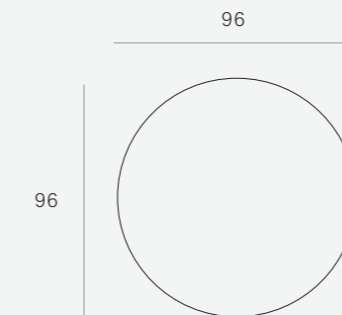

COFFEE TABLES

*Quirky, elegant or serious and decisive:
with different shapes and sizes,
we elevate the coffee table to a starring role.*

OSSO COFFEE TABLE -
WALNUT ● 100%

43028 100 x 100 x 35 CM

TRIPOD COFFEE TABLE -
OAK ● 100%

50530 96 x 96 x 36 CM

TRIPOD COFFEE TABLE -
WALNUT ● 100%

44215 96 x 96 x 36 CM

DIMENSIONS (CM)

DISC COFFEE TABLE -
OAK ●◎ FSC 100%
BLACK METAL LEGS

26607 80 x 80 x 35 CM

ORB COFFEE TABLE -
OAK ●◎ FSC 100%
BLACK METAL LEGS

26686 130 x 60 x 40 CM

MOON COFFEE TABLE -
OAK ●◎ FSC 100%
WHITE METAL

26061 100 x 100 x 29 CM

MOON COFFEE TABLE -
OAK ●◎ FSC 100%
DARK GREY METAL

26062 100 x 100 x 29 CM

DIMENSIONS (CM)

THIN COFFEE TABLE -
OAK BLACK ● (V) (B) 100%
BLACK METAL FRAME

26610 50 × 50 × 50 CM

DIMENSIONS (CM)

MONOLIT SIDE TABLE - OAK  
WHITE METAL

26862 47 × 47 × 51 CM

MONOLIT SIDE TABLE - OAK  
BLACK METAL

26863 47 × 47 × 51 CM

MONOLIT SIDE TABLE -
OAK BLACK  
BLACK METAL

26864 47 × 47 × 51 CM