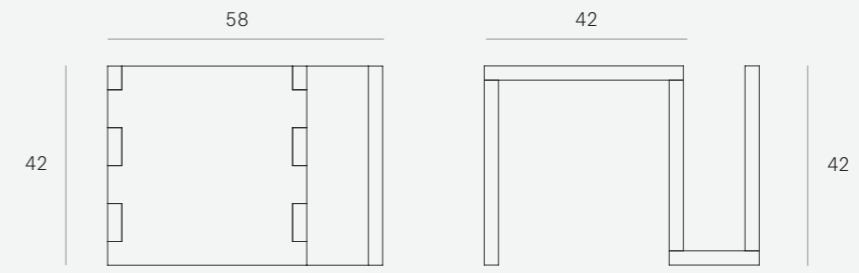

40128 50 × 30 × 55 CM

WINDOW SIDE TABLE - OAK ●▽ 100%
1 FLIP-DOWN DOOR, TEMPERED GLASS TOP,
OAK BLACK LEGS

51428 40 × 60 × 36 CM

THIN SIDE TABLE - OAK ●▽ 100%
STAINLESS STEEL FRAME

50526 50 × 50 × 35 CM

DIMENSIONS (CM)

SIMPLE SIDE TABLE - OAK ● ◎ 100%

51414 55 x 55 x 42 CM

FRAME SIDE TABLE - OAK ● ◎ 100%

50517 48 x 40 x 48 CM

NAOMI SIDE TABLE - OAK ● ◎ 100%

50539 58 x 42 x 42 CM

CUBE SIDE TABLE - OAK ● ◎ 100%

50646 45 x 42 x 45 CM

DIMENSIONS (CM)

BUTCHER STOOL - TEAK ●

13993 35 × 35 × 50 CM

POP LOW TABLE - TEAK ●

13990 45 × 45 × 35 CM

POP STOOL - TEAK ●

13991 40 × 40 × 45 CM

DIMENSIONS (CM)