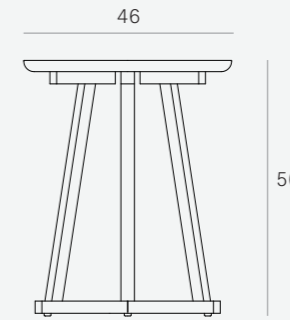

10786 50 x 50 x 49 CM

TWIST SIDE TABLE - OAK ● ◎ 100%

50556 41 x 41 x 41 CM

50557 46 x 46 x 46 CM

50558 51 x 51 x 51 CM

DIMENSIONS (CM)

TRIPOD SIDE TABLE -
OAK ● (V) 100%

50508 46 × 46 × 56 CM

TRIPOD SIDE TABLE -
OAK BLACK ● (V) 100%

50527 46 × 46 × 56 CM

TRIPOD SIDE TABLE -
TEAK ● FSC 100%

14212 46 × 46 × 56 CM

TRIPOD SIDE TABLE -
WALNUT ● (O) 100%

44212 46 × 46 × 56 CM

TRIPOD SIDE TABLE LARGE -
OAK ● (V) 100%

50509 70 × 70 × 60 CM

TRIPOD SIDE TABLE LARGE -
OAK BLACK ● (V) 100%

50528 70 × 70 × 60 CM

TRIPOD SIDE TABLE LARGE -
TEAK ● FSC 100%

14213 70 × 70 × 60 CM

DISC SIDE TABLE -
OAK ● (O) FSC 100% **NEW**
BLACK METAL LEGS

26610 50 × 50 × 50 CM

DIMENSIONS (CM)

MONOLIT SIDE TABLE - OAK  
WHITE METAL

26862 47 × 47 × 51 CM

MONOLIT SIDE TABLE - OAK  
BLACK METAL

26863 47 × 47 × 51 CM

MONOLIT SIDE TABLE -
OAK BLACK  
BLACK METAL

26864 47 × 47 × 51 CM