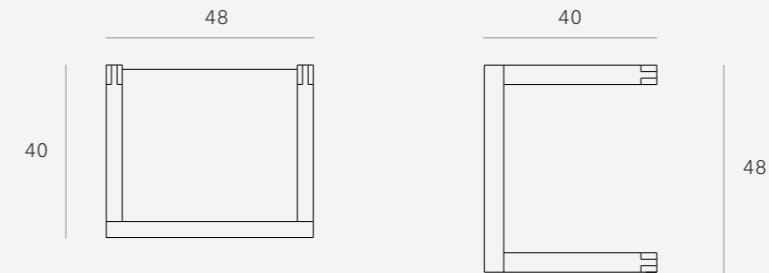

40128 50 × 30 × 55 CM

WINDOW SIDE TABLE - OAK ●▽ 100%
1 FLIP-DOWN DOOR, TEMPERED GLASS TOP,
OAK BLACK LEGS

51428 40 × 60 × 36 CM

THIN SIDE TABLE - OAK ●▽ 100%
STAINLESS STEEL FRAME

50526 50 × 50 × 35 CM

DIMENSIONS (CM)

SIMPLE SIDE TABLE - OAK ● ◎ 100%

51414 55 x 55 x 42 CM

FRAME SIDE TABLE - OAK ● ◎ 100%

50517 48 x 40 x 48 CM

NAOMI SIDE TABLE - OAK ● ◎ 100%

50539 58 x 42 x 42 CM

CUBE SIDE TABLE - OAK ● ◎ 100%

50646 45 x 42 x 45 CM

DIMENSIONS (CM)

BUTCHER STOOL - TEAK ●

13993 35 × 35 × 50 CM

POP LOW TABLE - TEAK ●

13990 45 × 45 × 35 CM

POP STOOL - TEAK ●

13991 40 × 40 × 45 CM

DIMENSIONS (CM)