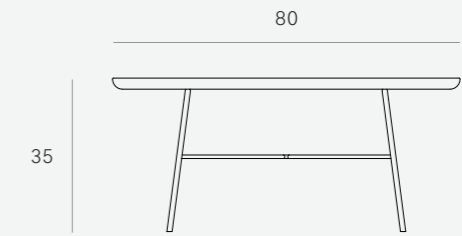

50530 96 x 96 x 36 CM

TRIPOD COFFEE TABLE -
WALNUT ● 100%

44215 96 x 96 x 36 CM

DIMENSIONS (CM)

DISC COFFEE TABLE -
OAK ●◎ FSC 100%
BLACK METAL LEGS

26607 80 x 80 x 35 CM

ORB COFFEE TABLE -
OAK ●◎ FSC 100%
BLACK METAL LEGS

26686 130 x 60 x 40 CM

MOON COFFEE TABLE -
OAK ●◎ FSC 100%
WHITE METAL

26061 100 x 100 x 29 CM

MOON COFFEE TABLE -
OAK ●◎ FSC 100%
DARK GREY METAL

26062 100 x 100 x 29 CM

DIMENSIONS (CM)

THIN COFFEE TABLE -
OAK BLACK ● (V) (B) 100%
BLACK METAL FRAME

50520 70 x 70 x 30 CM

THIN COFFEE TABLE -
OAK ● (V) 100%
STAINLESS STEEL FRAME

50524 80 x 80 x 30 CM
50525 120 x 70 x 30 CM

DISC COFFEE TABLE -
OAK ● (C) FSC 100%
BLACK METAL LEGS

26608 100 x 60 x 35 CM

DIMENSIONS (CM)

RISE COFFEE TABLE -
OAK ● 100% **NEW**
BLACK METAL LEGS

50135 150 x 60 x 37 CM

RISE COFFEE TABLE -
WALNUT ● 100% **NEW**
BLACK METAL LEGS

40129 150 x 60 x 37 CM

WINDOW COFFEE TABLE -
OAK ● 100%
1 FLIP-DOWN DOOR, TEMPERED GLASS TOP,
OAK BLACK LEGS