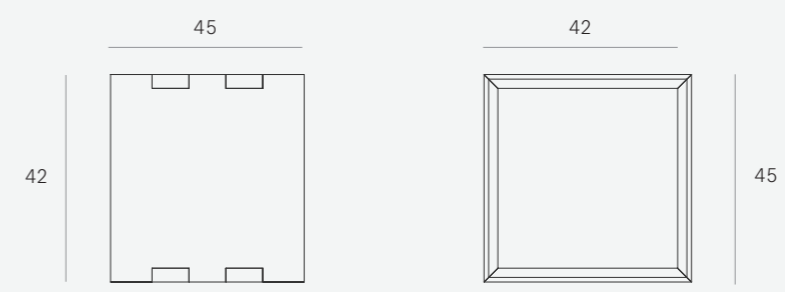

26867 47 × 47 × 51 CM

DIMENSIONS (CM)

DISC SIDE TABLE SQUARE -
OAK ●◎ FSC 100% **NEW**
BLACK METAL LEGS

26609 45 × 45 × 50 CM

RISE SIDE TABLE -
OAK ●▽ 100% **NEW**
BLACK METAL LEGS

50134 50 × 30 × 55 CM

RISE SIDE TABLE -
WALNUT ●◎ 100% **NEW**
BLACK METAL LEGS

40128 50 × 30 × 55 CM

WINDOW SIDE TABLE - OAK ●▽ 100%
1 FLIP-DOWN DOOR, TEMPERED GLASS TOP,
OAK BLACK LEGS

51428 40 × 60 × 36 CM

THIN SIDE TABLE - OAK ●▽ 100%
STAINLESS STEEL FRAME

50526 50 × 50 × 35 CM

DIMENSIONS (CM)

SIMPLE SIDE TABLE - OAK ● ◎ 100%

51414 55 x 55 x 42 CM

FRAME SIDE TABLE - OAK ● ◎ 100%

50517 48 x 40 x 48 CM

NAOMI SIDE TABLE - OAK ● ◎ 100%

50539 58 x 42 x 42 CM

CUBE SIDE TABLE - OAK ● ◎ 100%

50646 45 x 42 x 45 CM

DIMENSIONS (CM)

BUTCHER STOOL - TEAK ●

13993 35 × 35 × 50 CM

POP LOW TABLE - TEAK ●

13990 45 × 45 × 35 CM

POP STOOL - TEAK ●

13991 40 × 40 × 45 CM

DIMENSIONS (CM)