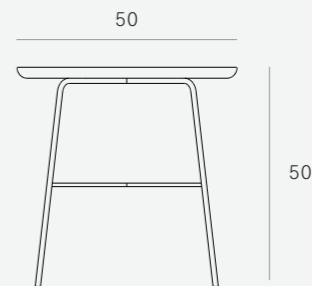

10786 50 x 50 x 49 CM

TWIST SIDE TABLE - OAK ● ◎ 100%

50556 41 x 41 x 41 CM

50557 46 x 46 x 46 CM

50558 51 x 51 x 51 CM

DIMENSIONS (CM)

TRIPOD SIDE TABLE -
OAK ● (V) 100%

50508 46 × 46 × 56 CM

TRIPOD SIDE TABLE -
OAK BLACK ● (V) 100%

50527 46 × 46 × 56 CM

TRIPOD SIDE TABLE -
TEAK ● FSC 100%

14212 46 × 46 × 56 CM

TRIPOD SIDE TABLE -
WALNUT ● (O) 100%

44212 46 × 46 × 56 CM

TRIPOD SIDE TABLE LARGE -
OAK ● (V) 100%

50509 70 × 70 × 60 CM

TRIPOD SIDE TABLE LARGE -
OAK BLACK ● (V) 100%

50528 70 × 70 × 60 CM

TRIPOD SIDE TABLE LARGE -
TEAK ● FSC 100%

14213 70 × 70 × 60 CM

DISC SIDE TABLE -
OAK ● (O) FSC 100% **NEW**
BLACK METAL LEGS

26610 50 × 50 × 50 CM

DIMENSIONS (CM)

MONOLIT SIDE TABLE - OAK  
WHITE METAL

26862 47 × 47 × 51 CM

MONOLIT SIDE TABLE - OAK  
BLACK METAL

26863 47 × 47 × 51 CM

MONOLIT SIDE TABLE -
OAK BLACK  
BLACK METAL

26864 47 × 47 × 51 CM