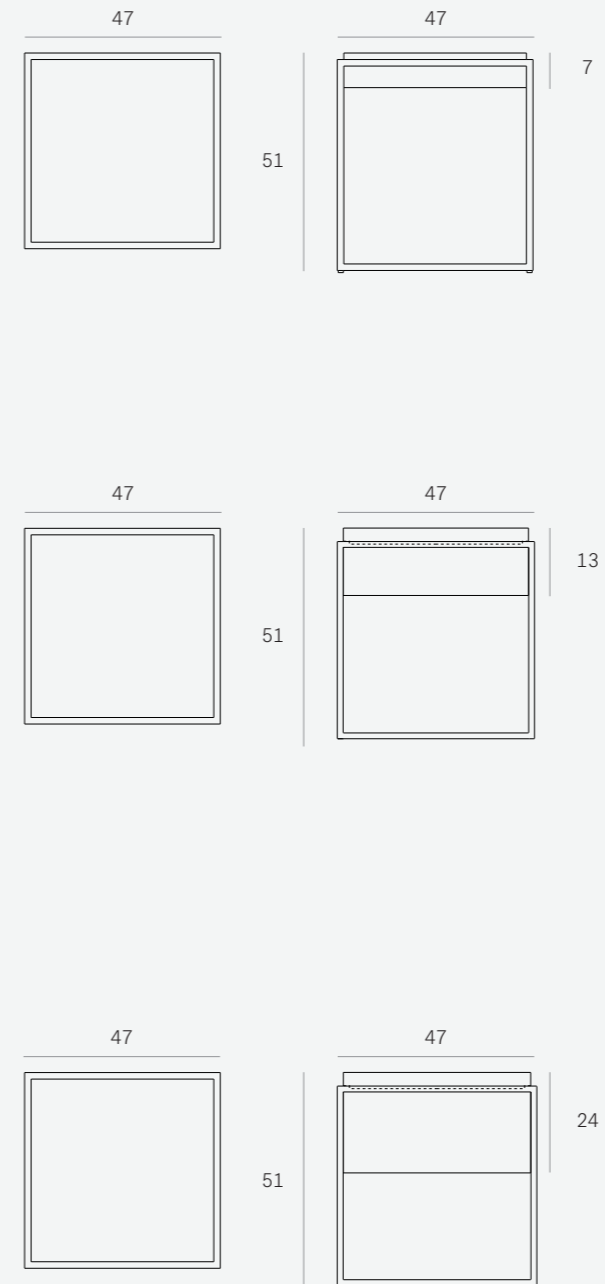

26610 50 × 50 × 50 CM

DIMENSIONS (CM)

MONOLIT SIDE TABLE - OAK  
WHITE METAL

26862 47 × 47 × 51 CM

MONOLIT SIDE TABLE - OAK  
BLACK METAL

26863 47 × 47 × 51 CM

MONOLIT SIDE TABLE -
OAK BLACK  
BLACK METAL

26864 47 × 47 × 51 CM

MONOLIT SIDE TABLE S - OAK  
BLACK METAL, REMOVABLE COVER

26865 47 × 47 × 51 CM

MONOLIT SIDE TABLE S - OAK  
WHITE METAL, REMOVABLE COVER

26858 47 × 47 × 51 CM

MONOLIT SIDE TABLE S -
OAK BLACK  
BLACK METAL, REMOVABLE COVER

26866 47 × 47 × 51 CM

MONOLIT SIDE TABLE M -
OAK BLACK  
BLACK METAL, REMOVABLE COVER

26875 47 × 47 × 51 CM

MONOLIT SIDE TABLE M - OAK  
BLACK METAL, REMOVABLE COVER

26874 47 × 47 × 51 CM

MONOLIT SIDE TABLE M - OAK  
WHITE METAL, REMOVABLE COVER

26867 47 × 47 × 51 CM

DIMENSIONS (CM)

DISC SIDE TABLE SQUARE -
OAK ●◎ FSC 100% **NEW**
BLACK METAL LEGS

26609 45 × 45 × 50 CM

RISE SIDE TABLE -
OAK ●▽ 100% **NEW**
BLACK METAL LEGS

50134 50 × 30 × 55 CM

RISE SIDE TABLE -
WALNUT ●◎ 100% **NEW**
BLACK METAL LEGS